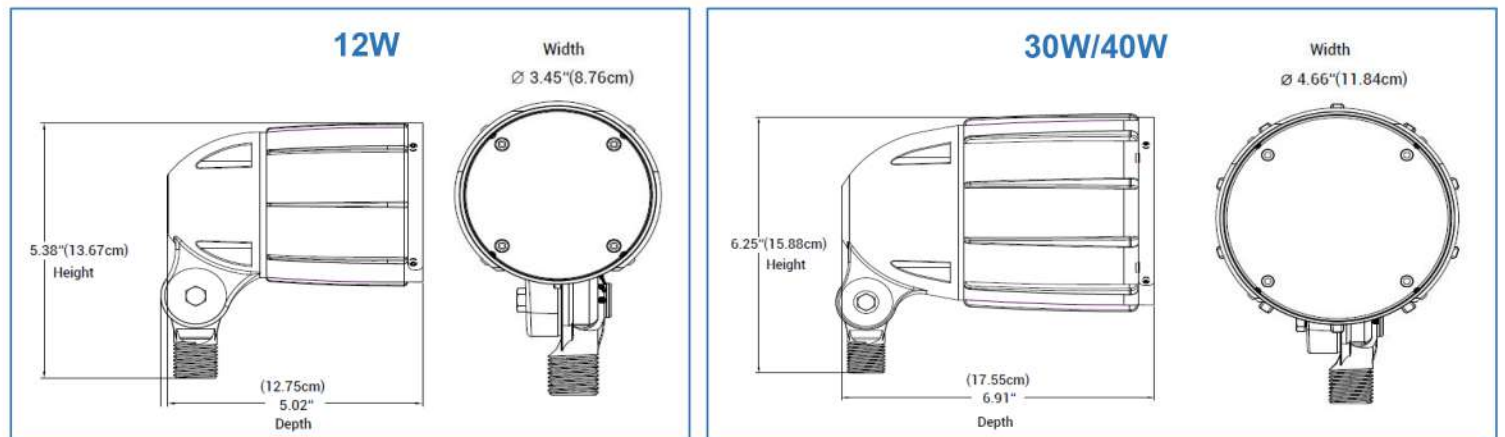

APPLICATIONS

- Indoor & outdoor lighting
- Landscape lighting
- Building lighting
- Flag pole lighting

SPECIFICATIONS

Product Pictures			
Model No.	5BF12GL	5BF30L	5BF40SL
Power	12W	30W	40W
Voltage	100-277Vac, 50/60Hz	100-277Vac, 50/60Hz	100-277Vac, 50/60Hz
Lumen Range	1,450 -1,480 lm	3,600 - 3,870 lm	4,600 - 4,800 lm
Efficacy Range	123 - 125 lm/W	130 - 135 lm/W	120 - 126 lm/W
Color Temp.	3000K/4000K/5000K	3000K/4000K/5000K	3000K/4000K/5000K
CRI	70	70	70
Beam Angle	22° / 35° / 57°	22° / 35° / 57°	22° / 35° / 57°
Dimensions	5.02" x 5.38" x 3.45"	6.91" x 6.25" x 4.66"	6.91" x 6.25" x 4.66"
Fixture Material	Die-Cast Aluminum	Die-Cast Aluminum	Die-Cast Aluminum
Fixture Color	Bronze(STD.)	Bronze(STD.)	Bronze(STD.)
Chips	Seoul	Seoul	Seoul
Driver Type	isolated LED driver	isolated LED driver	isolated LED driver
IP Rating	IP65	IP65	IP65
Operating Temp.	-30°C to +40°C	-30°C to +40°C	-30°C to +40°C
Safety Certification	UL/CUL, E352762	UL/CUL, E352762	UL/CUL, E352762
Energy Certification	DLC Premium	DLC Premium	DLC Premium
Test Reports	LM79, LM80, IES	LM79, LM80, IES	LM79, LM80, IES
Average Lifespan	50,000 hours	50,000 hours	50,000 hours
Warranty	5-year limited	5-year limited	5-year limited

DIMENSIONS

Due to our continued efforts to improve our products, product specifications are subject to change without notice.