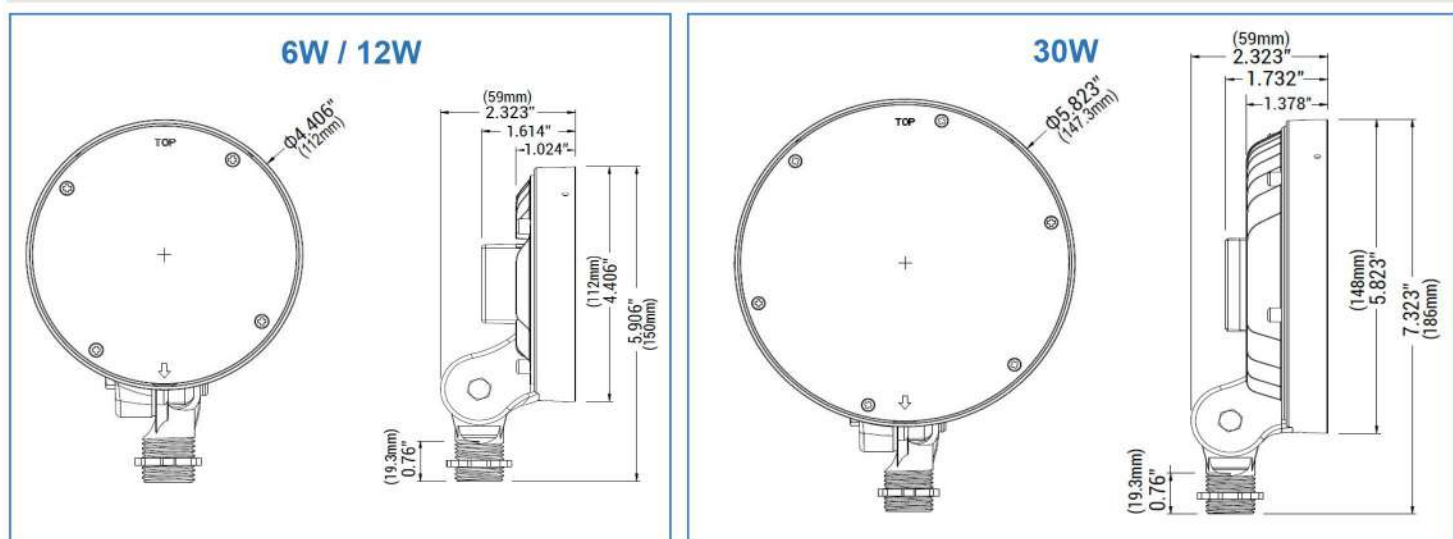

**FEATURES**

- Unique modular design
- Color and brightness are controlled through Tuya Bluetooth Mesh
- Medium beam angle 40° suitable for most general applications
- Excellent thermal management for a long life
- IP65 rated for both outdoor and indoor use
- ½" NPT threaded arm with locking swivel

**APPLICATIONS**

- Indoor & outdoor lighting
- Landscape lighting
- Building lighting
- Flag pole lighting

**SPECIFICATIONS**

Product Pictures			
Model No.	7BF06	7BF12	7BF30
Power	6W	12W	30W
Voltage	DC12V/ DC24V/ AC12V	DC12V/ DC24V/ AC12V	DC12V/ DC24V/ AC12V
Lumen Range	R-120LM; G-159LM; B-32LM; W-256LM	R-245LM; G-327LM; B-67LM; W-342LM	R-461LM; G- 524LM; B-107LM; W-867LM
Control Options	Tuya Bluetooth Mesh	Tuya Bluetooth Mesh	Tuya Bluetooth Mesh
Light Color	Red, Green, Blue, White	Red, Green, Blue, White	Red, Green, Blue, White
CRI	70	70	70
Beam Angle	40°	40°	40°
Dimensions	inch: Φ4.406", 5.906" H x 2.323" D mm: Φ112, 150 H x 59 D	inch: Φ4.406", 5.906" H x 2.323" D mm: Φ112, 150 H x 59 D	inch: Φ5.823", 7.323" H x 2.323" D mm: Φ147.3, 186 H x 59 D
Fixture Material	Die-Cast Aluminum	Die-Cast Aluminum	Die-Cast Aluminum
Fixture Color	Bronze(STD.)	Bronze(STD.)	Bronze(STD.)
Chips	3030 LEDs	3030 LEDs	3030 LEDs
IP Rating	IP65	IP65	IP65
Operating Temp.	-35°C to +45°C	-35°C to +45°C	-35°C to +45°C
Safety Certification	Pending	Pending	Pending
Energy Certification	Pending	Pending	Pending
Test Reports	Pending	Pending	Pending
Average Lifespan	50,000 hours	50,000 hours	50,000 hours
Warranty	5-year limited	5-year limited	5-year limited

**DIMENSIONS**

Due to our continued efforts to improve our products, product specifications are subject to change without notice.

**ORDERING INFORMATION**

Order Example: 7BF12DRGBWBM

Gen.7 RGBW LED Bullet Flood Light, 12W, Low Voltage, RGBW Light Color, Bronze Finish, Medium 40°.