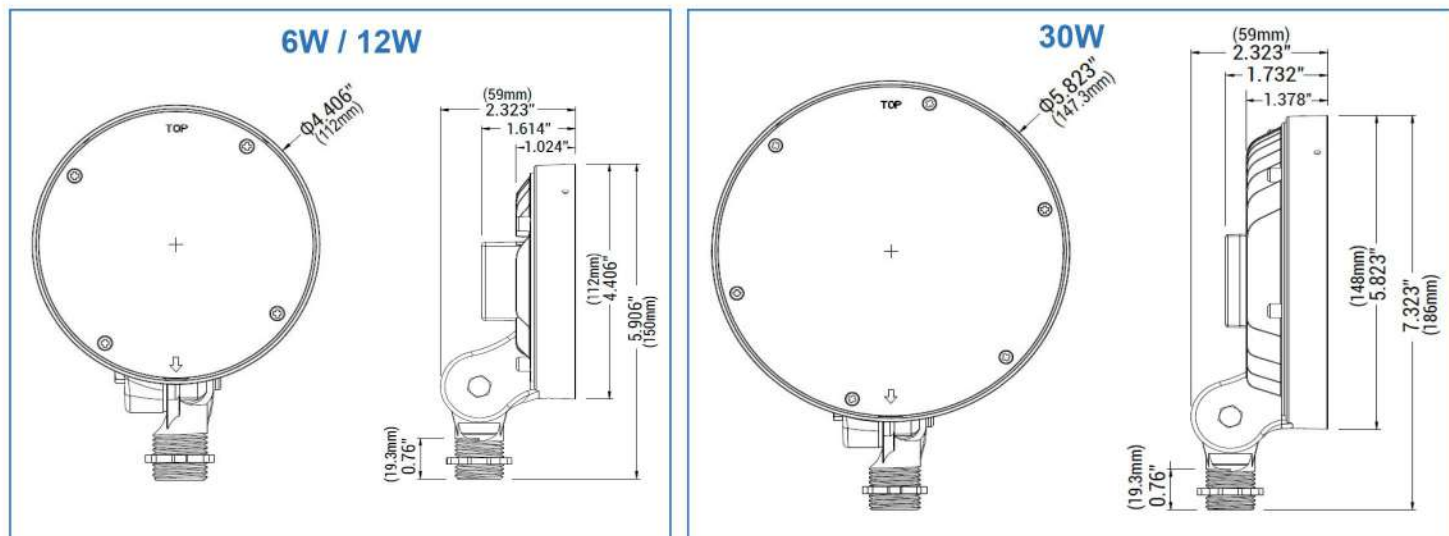

FEATURES

- Unique modular design
- Medium beam angle 40° suitable for most general applications
- Excellent thermal management for a long life
- IP65 rated for both outdoor and indoor use
- ½" NPT threaded arm with locking swivel

APPLICATIONS

- Indoor & outdoor lighting
- Landscape lighting
- Building lighting
- Flag pole lighting

SPECIFICATIONS

Product Pictures			
Model No.	7BF06	7BF12	7BF30
Power	6W	12W	30W
Voltage	Single Voltage, 120Vac or 230Vac	Single Voltage, 120Vac or 230Vac	Single Voltage, 120Vac or 230Vac
Lumen Range	690 LM	1,380 LM	3,450 LM
Efficacy Range	115 lm/W	115 lm/W	115 lm/W
Color Temp.	3000K/4000K/5000K	3000K/4000K/5000K	3000K/4000K/5000K
CRI	70	70	70
Beam Angle	40°	40°	40°
Dimensions	inch: Φ4.406", 5.906" H x 2.323" D mm: Φ112, 150 H x 59 D	inch: Φ4.406", 5.906" H x 2.323" D mm: Φ112, 150 H x 59 D	inch: Φ5.823", 7.323" H x 2.323" D mm: Φ147.3, 186 H x 59 D
Fixture Material	Die-Cast Aluminum	Die-Cast Aluminum	Die-Cast Aluminum
Fixture Color	Bronze(STD.)	Bronze(STD.)	Bronze(STD.)
Chips	2835 LEDs	2835 LEDs	2835 LEDs
Dimming Type	PWM Dimming Only	PWM Dimming Only	PWM Dimming Only
IP Rating	IP65	IP65	IP65
Operating Temp.	-35°C to +45°C	-35°C to +45°C	-35°C to +45°C
Safety Certification	ETL/cETL Listed	ETL/cETL Listed	ETL/cETL Listed
Energy Certification	DLC Pending	DLC Pending	DLC Pending
Test Reports	LM79, LM80, IES Pending	LM79, LM80, IES Pending	LM79, LM80, IES Pending
Average Lifespan	50,000 hours	50,000 hours	50,000 hours
Warranty	5-year limited	5-year limited	5-year limited

DIMENSIONS

Due to our continued efforts to improve our products, product specifications are subject to change without notice.

ORDERING INFORMATION

Order Example: 7BF12L30BDM

Gen.7 LED Bullet Flood Light, 12W, 120V, 3000K, Bronze Finish, PWM Dimming, Medium 40°.