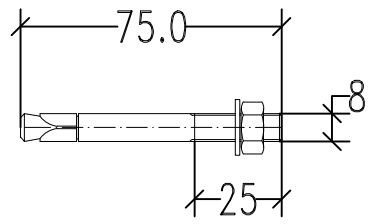

hole templates

M8 Expansion bolt

Unit: 8PCS

Bolt sizes

Wall lamp figure