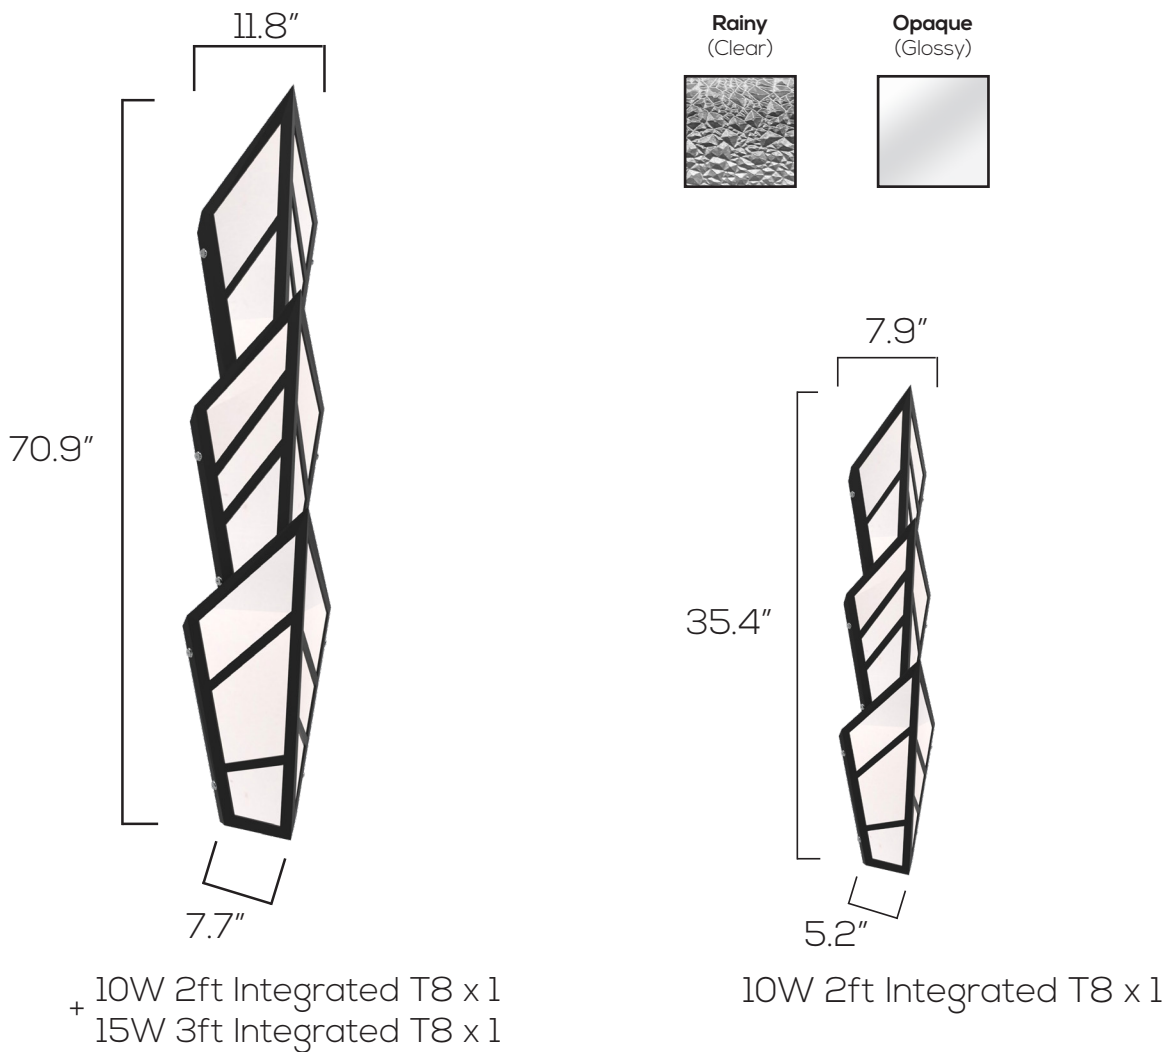

LED COLOSSAL WALL SCONCE SERIES

Rainy Lens Opaque Lens

Technical Specifications

Size:	See Reverse
Watts:	3ft: 10W 6ft: 25W
Lumen:	3ft: 1,200lm 6ft: 3,000lm
CCT:	3000K 4000K
Voltage:	AC90-130V
Dimmable:	TRIAC
Beam Angle:	120°
Bulb:	T8 Integrated
CRI:	>80
PF:	≥0.95
IP Rate:	IP55
Materials:	304 Stainless Steel, Acrylic
Housing Color:	Matte Black, Opaque Rainy
Bulb Lifespan:	50,000 hours

Features

SARIN's COLOSSAL Wall Sconces are as bold as they are beautiful. Each light is illuminated with removable T8 Integrated Tubes, which means the fixture itself lasts almost indefinitely. Made by hand from durable stainless steel, these works of art have a powder-coated finish that will still look new beyond its 3-year product warranty. The repeating geometric shapes of this design echo Art Deco visuals from the 1920s and 1930s.

Dimensions

Model Numbers

● 3000K ○ 4000K

3ft BWS014, Opaque
SES-BWS014-3FT-OPAQUE
#11025-3 ● #11025-4 ○

6ft BWS014, Opaque
SES-BWS014-6FT-OPAQUE
#11026-3 ● #11026-4 ○

3ft Rainy Acrylic Cover
SES-BWS014-3FT-COV
#41025-A