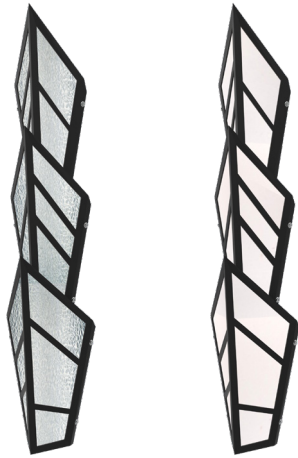

LED COLOSSAL WALL SCONCE SERIES

Rainy Lens Opaque Lens

Technical Specifications

Size:	See Reverse
Watts:	3ft: 10W 6ft: 25W
Lumen:	3ft: 1,200lm 6ft: 3,000lm
CCT:	3000K 4000K
Voltage:	AC90-130V
Dimmable:	TRIAC
Beam Angle:	120°
Bulb:	T8 Integrated
CRI:	>80
PF:	≥0.95
IP Rate:	IP55
Materials:	304 Stainless Steel, Acrylic
Housing Color:	Matte Black, Opaque Rainy
Bulb Lifespan:	50,000 hours

Features

SARIN's COLOSSAL Wall Sconces are as bold as they are beautiful. Each light is illuminated with removable T8 Integrated Tubes, which means the fixture itself lasts almost indefinitely. Made by hand from durable stainless steel, these works of art have a powder-coated finish that will still look new beyond its 3-year product warranty. The repeating geometric shapes of this design echo Art Deco visuals from the 1920s and 1930s.

Dimensions

Model Numbers

● 3000K ○ 4000K

3ft BWS014, Opaque
SES-BWS014-3FT-OPAQUE
#11025-3 ● #11025-4 ○

6ft BWS014, Opaque
SES-BWS014-6FT-OPAQUE
#11026-3 ● #11026-4 ○

3ft Rainy Acrylic Cover
SES-BWS014-3FT-COV
#41025-A

6ft Rainy Acrylic Cover
SES-BWS014-6FT-COV
#41026-A