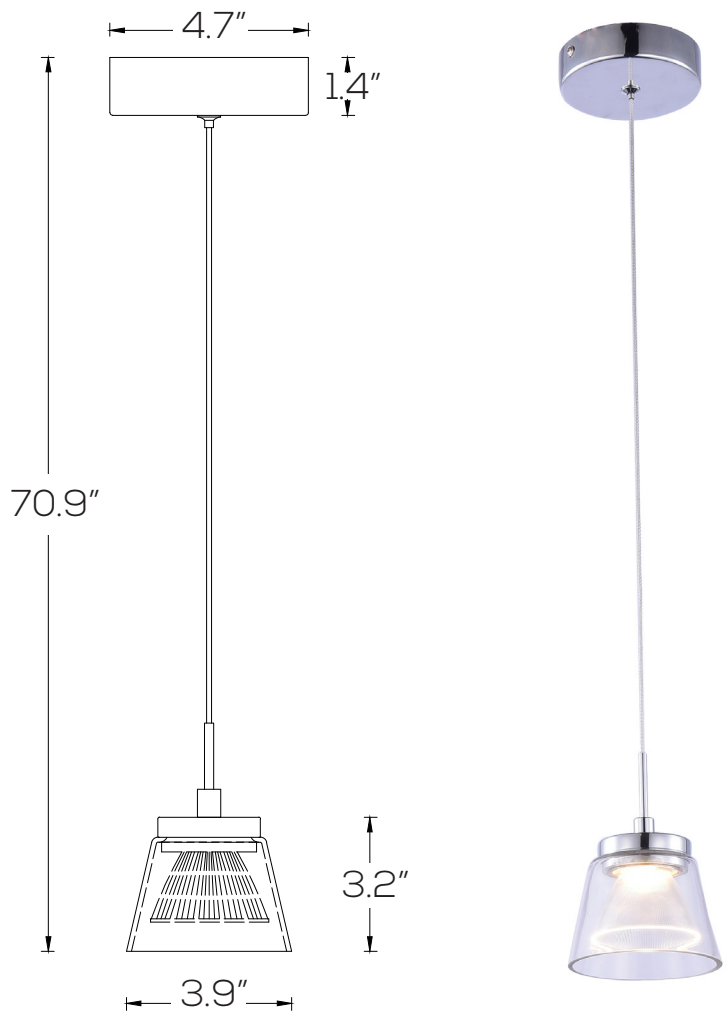

LED DECORATIVE PENDANT LIGHT SERIES

SES-PD0808

Technical Specifications

Size: See Reverse

Watts: 5.4W

Lumen: 432lm

CCT: 3000K

Voltage: 120V

Dimmable: SCR

CRI: 80

PF: 0.9

IP Rate: IP20

Materials: Metal, Acrylic

Housing Color: Chrome, Clear

Lifespan: 20,000 hours

Features

Dimensions

Model Numbers

10815: SES-PD0808-1A-3000-4.5