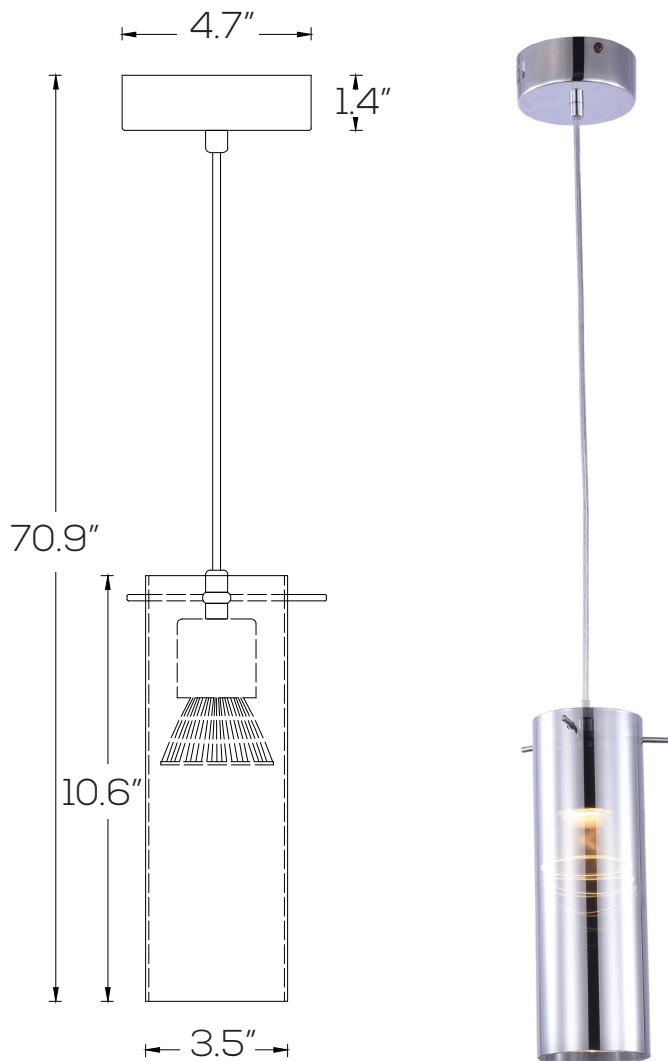

LED DECORATIVE PENDANT LIGHT SERIES

SES-PD0809

Technical Specifications

Size: See Reverse

Watts: 5.4W

Lumen: 432lm

CCT: 3000K

Voltage: 120V

Dimmable: SCR

CRI: 80

PF: 0.9

IP Rate: IP20

Materials: Metal, Glass

Housing Color: Chrome, Smoky

Lifespan: 20,000 hours

Features

Dimensions

Model Numbers

10822: SES-PD0809-1A-3000-5