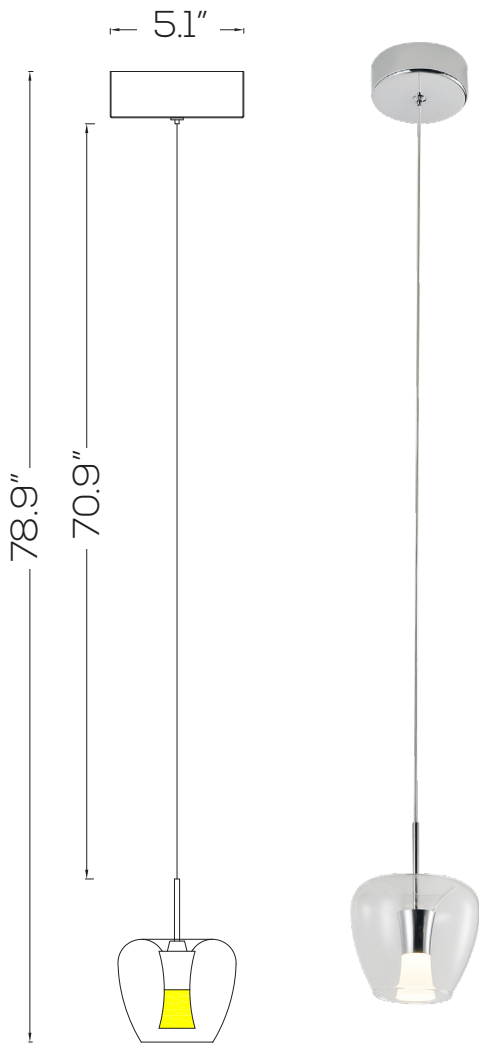

LED DECORATIVE PENDANT LIGHT SERIES

SES-PD0907

Technical Specifications

Size: See Reverse

Watts: 4W

Lumen: 200lm

CCT: 3000K

Voltage: 24V

Dimmable: No

CRI: 80

PF: 0.9

IP Rate: IP20

Materials: Metal, Glass

Housing Color: Chrome, Frosted + Clear

Lifespan: 20,000 hours

Features

Decorative LED Pendant Lights add a touch of elegance to the aesthetics of any room. These lights are intended only for indoor use. LED Pendant Lights are perfect for homes, restaurants, bars, and hotels. These lights are well suited for hospitality accent lighting due to their bright look.

Dimensions

Model Numbers

10819: SES-PD0907-1A-3000-4