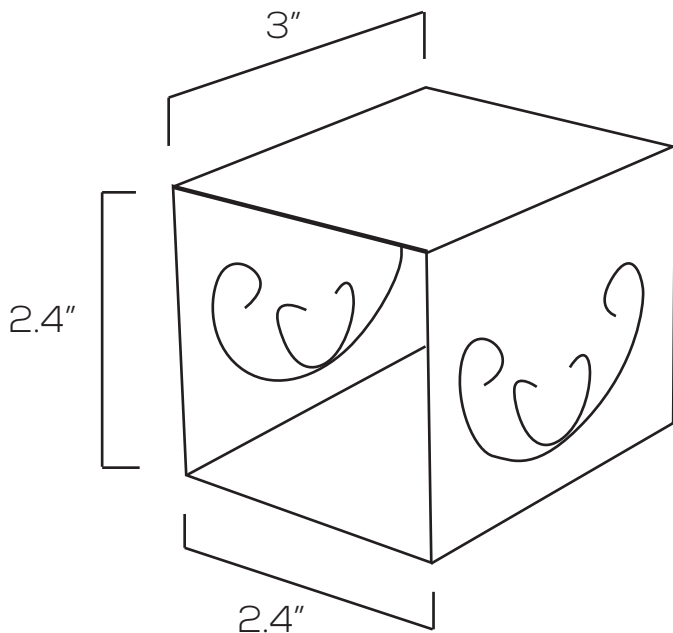

LED WALL LIGHT SERIES

SES-WL742

Technical Specifications

Size: 2.4" L x 2.4" W x 3" H

Watts: 3W

Lumen: 270lm

CCT: RGB

Voltage: AC85-265V

Projection: 3.3' - 9.8'

Features

LED Wall Lamps add a touch of elegance to the aesthetics of any room. These lights are safe to use in damp locations that rarely have direct water contact, such as bathrooms and awnings. LED Wall Lamps are perfect for hotels, bars, clubs, homes, and offices. This series shines light through stencils in interesting patterns.

Dimensions

Model Numbers

SES-WL742-RGB-3W