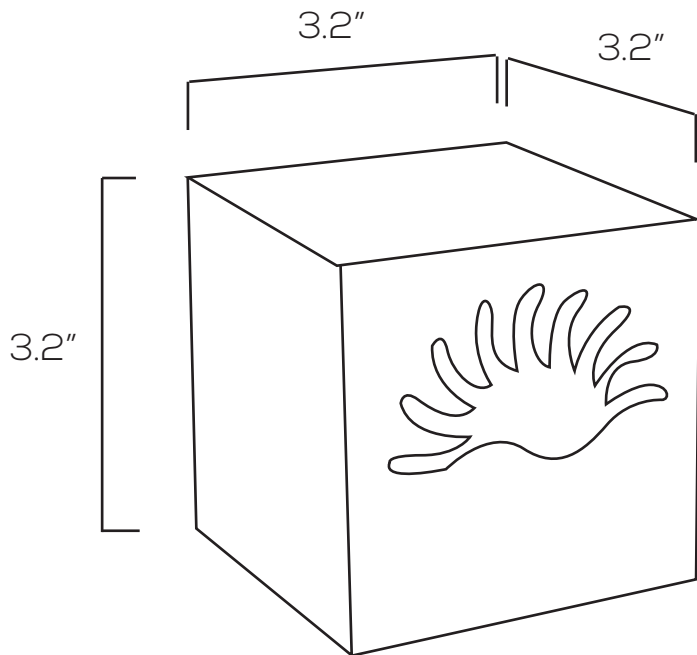

LED WALL LIGHT SERIES

SES-WL743

Technical Specifications

Size: 3.2" L x 3.2" W x 3.2" H

Watts: 3W

Lumen: 270lm

CCT: RGB

Voltage: AC85-265V

Dimmable: No

Beam Angle: 30°

CRI: >80

PF: >0.9

IP Rate: IP44

Materials: Aluminum

Housing Color: Silver

Lifespan: 50,000 hours

Projection: 3.3' - 9.8'

Features

LED Wall Lamps add a touch of elegance to the aesthetics of any room. These lights are safe to use in damp locations that rarely have direct water contact, such as bathrooms and awnings. LED Wall Lamps are perfect for hotels, bars, clubs, homes, and offices. This series shines light through stencils in interesting patterns.

Dimensions

Model Numbers

SES-WL743-RGB-3W