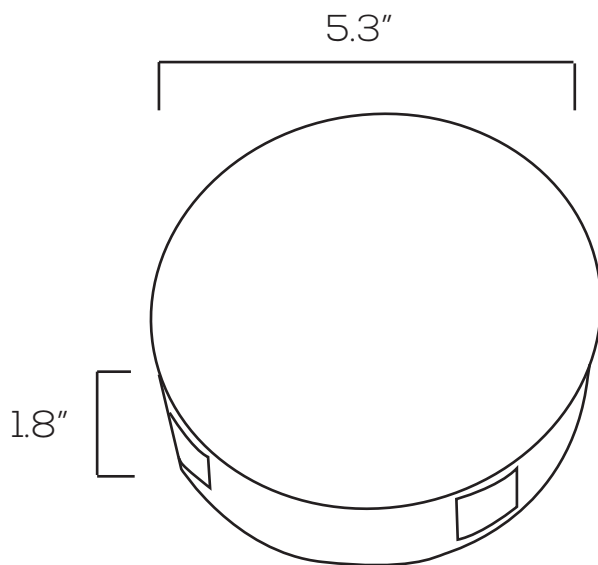

LED WALL LIGHT SERIES

SES-WL745

Technical Specifications

Size: 5.3" Ø x 1.8" H

Watts: 3W x 4

Lumen: 1080lm

CCT: RGB

Voltage: AC85-265V

Dimmable: No

Beam Angle: 25°

CRI: >80

PF: >0.9

IP Rate: IP44

Materials: Aluminum

Housing Color: Silver

Lifespan: 50,000 hours

Projection: 9.8' - 16.4'

Features

LED Wall Lamps add a touch of elegance to the aesthetics of any room. These lights are safe to use in damp locations that rarely have direct water contact, such as bathrooms and awnings. LED Wall Lamps are perfect for hotels, bars, clubs, homes, and offices. This lamp shines light in straight lines vertically and horizontally.

Dimensions

Model Numbers

SES-WL745-RGB-4*3W