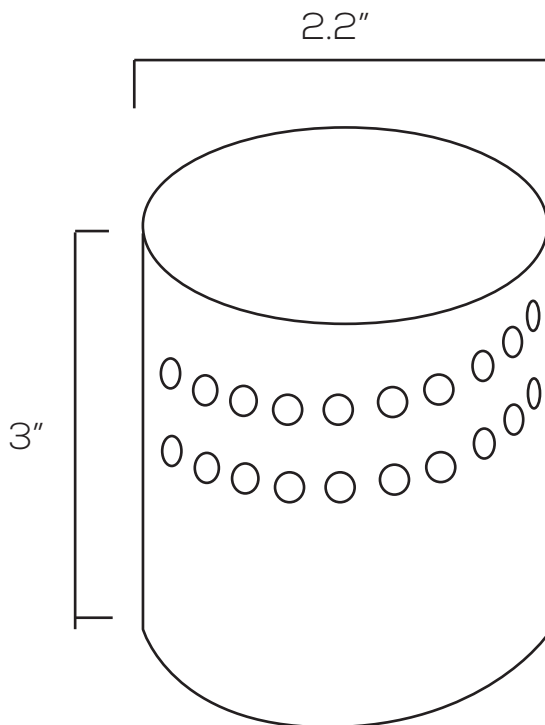

### Technical Specifications

Size: 2.2" Ø x 3" H

Watts: 3W

Lumen: 270lm

CCT: RGB

Voltage: AC85-265V

Dimmable: No

Beam Angle: 120°

CRI: >80

PF: >0.9

IP Rate: IP44

Materials: Aluminum

Housing Color: Silver

Lifespan: 50,000 hours

Projection: 3.3' - 9.8'

## Dimensions