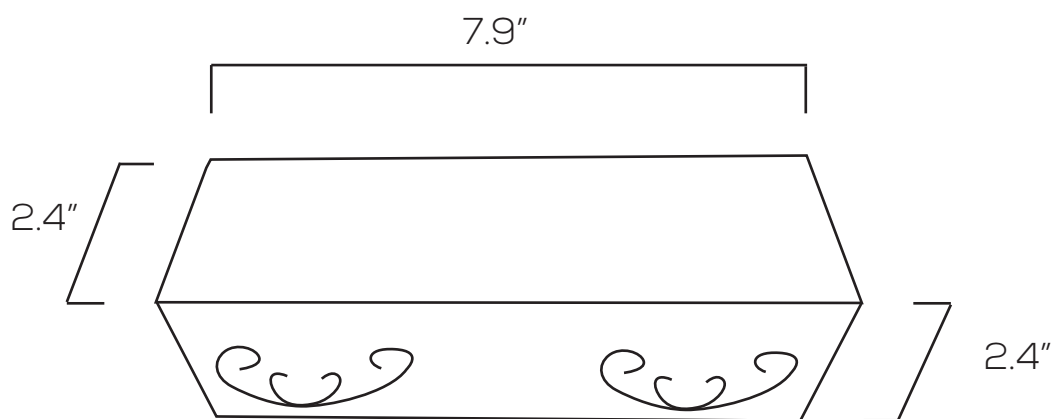

LED WALL LIGHT SERIES

SES-WL753

Technical Specifications

Size: 7.9" L x 2.4" W x 2.4" H

Watts: 6W

Lumen: 540lm

CCT: RGB, 3000K

Voltage: AC85-265V

Projection: 6.6' - 16.4'

Features

LED Wall Lamps add a touch of elegance to the aesthetics of any room. These lights are safe to use in damp locations that rarely have direct water contact, such as bathrooms and awnings. LED Wall Lamps are perfect for hotels, bars, clubs, homes, and offices. This series shines light through stencils in interesting patterns.

Dimensions

Model Numbers

SES-WL753-RGB-6W

SES-WL753-WW-6W