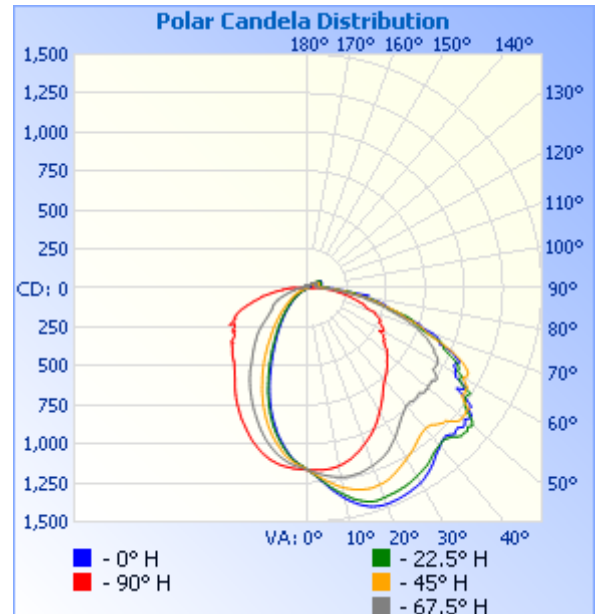

MWP09 | CCT MINI WALL PACK

Project: _____ Type: _____

Name: _____ Date: _____

Size	5" W x 8.2" H x 2.8" D	Lumens	2,014lm - 4,050lm
Watts	20W, 30W	CCT Tunable	3000K-4000K-5000K
Voltage	120-277V	IP Rating	IP65
Dimming	0-10V	Materials	Aluminum, PC
Beam Angle	100°	Finish	Bronze
CRI	>80	Lens	Clear
PF	≥0.9	Lifespan	50,000 Hours

FEATURES

- Offers cool white light with a 100° beam spread
- Photocell Light Sensor automatically activates the lights when dark

PHOTOMETRICS:

20W

30W

Illuminance at a Distance

	Center Beam fc	Beam Width	
4.3ft	54.5 fc	6.0 ft	8.9 ft
8.7ft	13.3 fc	12.0 ft	17.9 ft
13.0ft	5.97 fc	18.0 ft	26.8 ft
17.3ft	3.37 fc	24.0 ft	35.7 ft
21.7ft	2.14 fc	30.0 ft	44.7 ft
26.0ft	1.49 fc	36.0 ft	53.6 ft

■ Vert. Spread: 69.4°
■ Horiz. Spread: 91.7°

Illuminance at a Distance

	Center Beam fc	Beam Width	
4.3ft	63.1 fc	8.8 ft	14.5 ft
8.7ft	15.4 fc	17.9 ft	29.4 ft
13.0ft	6.90 fc	26.7 ft	44.0 ft
17.3ft	3.90 fc	35.6 ft	58.5 ft
21.7ft	2.48 fc	44.6 ft	73.4 ft
26.0ft	1.73 fc	53.4 ft	87.9 ft

■ Vert. Spread: 91.6°
■ Horiz. Spread: 118.8°

DIMENSIONS: