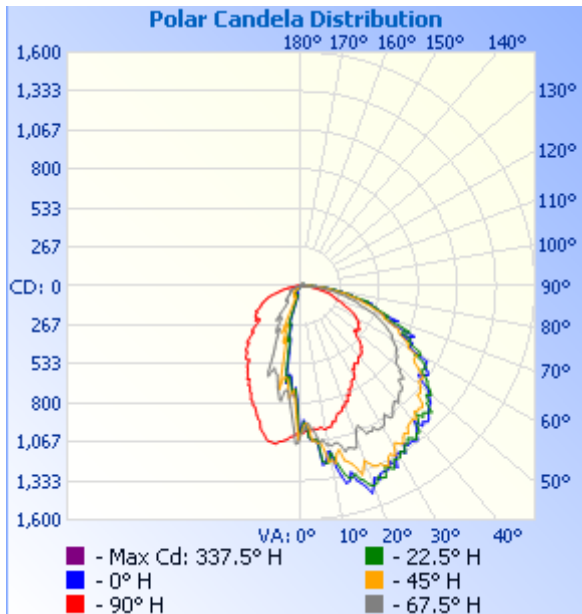

MWP09 | CCT MINI WALL PACK

Project: _____ Type: _____

Name: _____ Date: _____

Size	5" W x 8.2" H x 2.8" D	Lumens	2,014lm - 4,050lm
Watts	20W, 30W	CCT Tunable	3000K-4000K-5000K
Voltage	120-277V	IP Rating	IP65
Dimming	0-10V	Materials	Aluminum, PC
Beam Angle	100°	Finish	Bronze
CRI	>80	Lens	Clear
PF	≥0.9	Lifespan	50,000 Hours

OVERVIEW

Tunable: CCT
Applications: IP65
Efficacy: 128-140lm/W
Dimming: 0-10V
LED Type: Lumileds 2835
Lens Type: Clear
Driver: HB-FL19F025 (20W & 30W)
Operating Temp: -40F° to 113F°
Operating Humidity: 10% - 90% RH
Lifespan: 50,000 Hours
Warranty: 5 Years

FEATURES

- Offers cool white light with a 100° beam spread
- Photocell Light Sensor automatically activates the lights when dark

PHOTOMETRICS:

20W

30W

Illuminance at a Distance

	Center Beam fc	Beam Width	
4.3ft	54.5 fc	6.0 ft	8.9 ft
8.7ft	13.3 fc	12.0 ft	17.9 ft
13.0ft	5.97 fc	18.0 ft	26.8 ft
17.3ft	3.37 fc	24.0 ft	35.7 ft
21.7ft	2.14 fc	30.0 ft	44.7 ft
26.0ft	1.49 fc	36.0 ft	53.6 ft

■ Vert. Spread: 69.4°
■ Horiz. Spread: 91.7°

Illuminance at a Distance

	Center Beam fc	Beam Width	
4.3ft	63.1 fc	8.8 ft	14.5 ft
8.7ft	15.4 fc	17.9 ft	29.4 ft
13.0ft	6.90 fc	26.7 ft	44.0 ft
17.3ft	3.90 fc	35.6 ft	58.5 ft
21.7ft	2.48 fc	44.6 ft	73.4 ft
26.0ft	1.73 fc	53.4 ft	87.9 ft