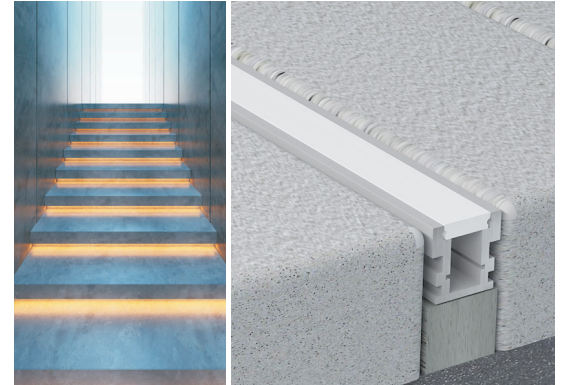

2626 PROFILE

Floor Recessed Series

DIMENSIONS

A DURABLE EMBEDDED FLOOR LIGHT

This profile is flush to the ground and designed to withstand the pressure and impact of equipment passing on top of it.

FEATURES

- Compatible with LED engines up to 11mm wide.
- The opaque lens provides uniform light without hot spots.
- Custom length by sections of 2 to 196 inches.
- Constructed from high-grade 6063-T5 aluminum alloy for heat dissipation.
- This optimal heat dissipation maximizes the lifespan of the LEDs.
- The PC lens is lightweight with high transmittance and impact resistance.
- Designed to meet North-American woodworking standards.

2626 PROFILE ORDERING SHEET

PROFILE	LENS	LENGTH	LIGHT	USAGE	DRIVER
 2626 - Silver	 O - Opaque Lens	 Custom length in segments of 2 to 196 inches.	760lm 5.5W/ft  27 - 2700K  30 - 3000K  40 - 4000K  50 - 5000K  60 - 6000K 365lm 4.3W/ft  CCT - 2700-6500K  RGB - RGB	 IP20 - Dry Areas IP68 - Wet Areas	 30W AC120-277V  60W AC120-277V  96W AC120-277V 5-in-1 dimming TRIAC, 0-10V, 1-10V, PWM, Potentiometer
 RAL № - Any Color <small>Custom powder coating</small>	 F - Frosted Lens				
	 C - Clear Lens				
 PROFILE	 LENS	 LENGTH	 LIGHT	 USAGE	 DRIVER