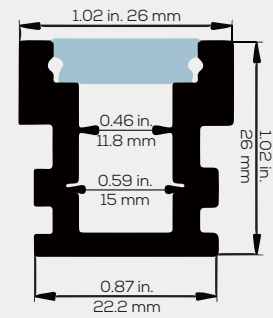

2626 PROFILE

Floor Recessed Series

DIMENSIONS

A DURABLE EMBEDDED FLOOR LIGHT

This profile is flush to the ground and designed to withstand the pressure and impact of equipment passing on top of it.

FEATURES

- Compatible with LED engines up to 11mm wide.
- The opaque lens provides uniform light without hot spots.
- Custom length by sections of 2 to 196 inches.
- Constructed from high-grade 6063-T5 aluminum alloy for heat dissipation.
- This optimal heat dissipation maximizes the lifespan of the LEDs.
- The PC lens is lightweight with high transmittance and impact resistance.
- Designed to meet North-American woodworking standards.

2626 PROFILE ORDERING SHEET

PROFILE	LENS	LENGTH	LIGHT	USAGE	DRIVER
 2626 - Silver	 O - Opaque Lens	 Custom length in segments of 2 to 196 inches.	760lm 5.5W/ft  27 - 2700K  30 - 3000K  40 - 4000K  50 - 5000K  60 - 6000K 365lm 4.3W/ft  CCT - 2700-6500K  RGB - RGB	 IP20 - Dry Areas IP68 - Wet Areas	 30W AC120-277V  60W AC120-277V  96W AC120-277V 5-in-1 dimming TRIAC, 0-10V, 1-10V, PWM, Potentiometer
 RAL № - Any Color <small>Custom powder coating</small>	 F - Frosted Lens				
	 C - Clear Lens				
 PROFILE	 LENS	 LENGTH	 LIGHT	 USAGE	 DRIVER