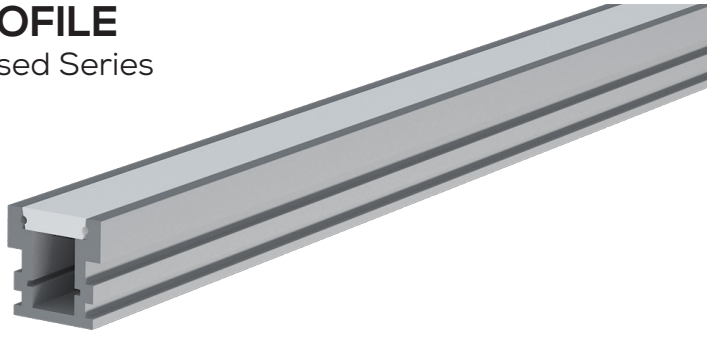

2626 PROFILE

Floor Recessed Series

DIMENSIONS

A DURABLE EMBEDDED FLOOR LIGHT

This profile is flush to the ground and designed to withstand the pressure and impact of equipment passing on top of it.

FEATURES

- Compatible with LED engines up to 11mm wide.
- The opaque lens provides uniform light without hot spots.
- Custom length by sections of 2 to 196 inches.
- Constructed from high-grade 6063-T5 aluminum alloy for heat dissipation.
- This optimal heat dissipation maximizes the lifespan of the LEDs.
- The PC lens is lightweight with high transmittance and impact resistance.
- Designed to meet North-American woodworking standards.

2626 PROFILE ORDERING SHEET

PROFILE	LENS	LENGTH	LIGHT	USAGE	DRIVER
 2626 - Silver	 O - Opaque Lens	 Custom length in segments of 2 to 196 inches.	760lm 5.5W/ft  27 - 2700K  30 - 3000K  40 - 4000K  50 - 5000K  60 - 6000K 365lm 4.3W/ft  CCT - 2700-6500K  RGB - RGB	 IP20 - Dry Areas IP68 - Wet Areas	 30W AC120-277V  60W AC120-277V  96W AC120-277V 5-in-1 dimming TRIAC, 0-10V, 1-10V, PWM, Potentiometer
 RAL № - Any Color <small>Custom powder coating</small>	 F - Frosted Lens				
	 C - Clear Lens				
 PROFILE	 LENS	 LENGTH	 LIGHT	 USAGE	 DRIVER