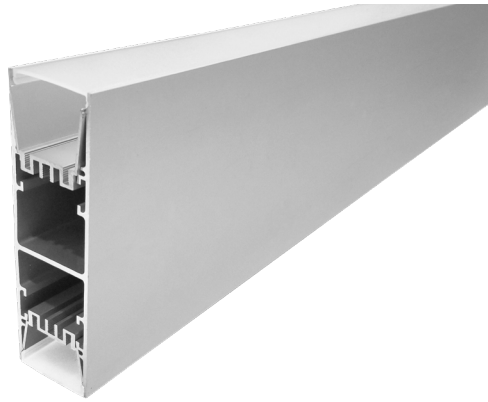

3875 PROFILE

Direct & Indirect Series

DIMENSIONS

BALANCED DIRECT & INDIRECT LIGHT

A profile with indirect lighting in mind, this linear fixture is typically suspended for a unique blend of illumination and accent lighting.

FEATURES

- Compatible with LED engines up to 26mm wide.
- The opaque lens provides uniform light without hot spots.
- Custom length by sections of 8 to 196 inches.
- Constructed from high-grade 6063-T5 aluminum alloy for heat dissipation.
- This optimal heat dissipation maximizes the lifespan of the LEDs.
- The PMMA lens has high transmittance and resistance to discoloration.
- Designed to meet North-American woodworking standards.

3875 PROFILE ORDERING SHEET

PROFILE	D-LENS	I-LENS	LENGTH	DIRECT	INDIRECT	USAGE	DRIVER	MOUNT	PARTS
 ▶ 3875 - Silver	 O - Opaque	 O - Opaque	 Custom length in segments of 10 to 196 inches.	1.250lm 7.7W/ft ▶ 27 - 2700K ▶ 30 - 3000K ▶ 40 - 4000K ▶ 50 - 5000K ▶ 60 - 6000K	1.250lm 7.7W/ft ▶ 27 - 2700K ▶ 30 - 3000K ▶ 40 - 4000K ▶ 50 - 5000K ▶ 60 - 6000K	▶ IP20 - Dry ▶ IP68 - Wet	▶ 23W AC100-277V ▶ 44W AC100-277V 3-in-1 dimming 0-10V, PWM, Rx	▶ D - 6.5' Suspension	▶ Z - 180° Conn. ▶ I - 90° Conn. J - X Module K - T Module L - L Module
 RAL № - Color Custom powder coating	 ▶ F - Frosted	 ▶ F - Frosted		CCT - Tunable RGB - RGB	CCT - Tunable RGB - RGB				
	 C - Clear	 C - Clear							
PROFILE	D-LENS	I-LENS	LENGTH	D-LIGHT	I-LIGHT	USAGE	DRIVER	MOUNT	PARTS