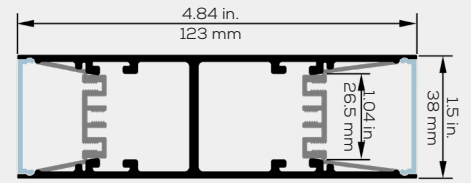

3875 PROFILE

Direct & Indirect Series

DIMENSIONS

BALANCED DIRECT & INDIRECT LIGHT

A profile with indirect lighting in mind, this linear fixture is typically suspended for a unique blend of illumination and accent lighting.

FEATURES

- Compatible with LED engines up to 26mm wide.
- The opaque lens provides uniform light without hot spots.
- Custom length by sections of 8 to 196 inches.
- Constructed from high-grade 6063-T5 aluminum alloy for heat dissipation.
- This optimal heat dissipation maximizes the lifespan of the LEDs.
- The PMMA lens has high transmittance and resistance to discoloration.
- Designed to meet North-American woodworking standards.

3875 PROFILE ORDERING SHEET

PROFILE	D-LENS	I-LENS	LENGTH	DIRECT	INDIRECT	USAGE	DRIVER	MOUNT	PARTS
 ▶ 3875 - Silver	 O - Opaque	 O - Opaque	 Custom length in segments of 10 to 196 inches.	1.250lm 7.7W/ft ▶ 27 - 2700K ▶ 30 - 3000K ▶ 40 - 4000K ▶ 50 - 5000K ▶ 60 - 6000K	1.250lm 7.7W/ft ▶ 27 - 2700K ▶ 30 - 3000K ▶ 40 - 4000K ▶ 50 - 5000K ▶ 60 - 6000K	▶ IP20 - Dry ▶ IP68 - Wet	▶ 23W AC100-277V ▶ 44W AC100-277V 3-in-1 dimming 0-10V, PWM, Rx	▶ D - 6.5' Suspension	▶ Z - 180° Conn. ▶ I - 90° Conn. J - X Module K - T Module L - L Module
 RAL № - Color Custom powder coating	 ▶ F - Frosted	 ▶ F - Frosted		CCT - Tunable RGB - RGB	CCT - Tunable RGB - RGB				
	 C - Clear	 C - Clear							
PROFILE	D-LENS	I-LENS	LENGTH	D-LIGHT	I-LIGHT	USAGE	DRIVER	MOUNT	PARTS

Mark "N/A" to signify options you do not need.

ITEM CODES

- | | | | |
|---|--|---|---|
|  12501 - Linear Extrusion |  12501-H - Frosted Lens |  12501-K - T Module |  12501-D - 6.5' Suspension |
|  12501-F - Direct Gear Tray |  12651 - 23W Driver |  12501-L - L Module |  12500-G - Hanging Ring |
|  12501-G - Indirect Gear Tray |  12650 - 44W Driver |  12501-E - 180° Connectors |  12501-B - Inner Clip Kit |
|  12501-A - End Caps |  12501-J - X Module |  12501-I - 90° Connectors |  12501-C - Safety Cable |