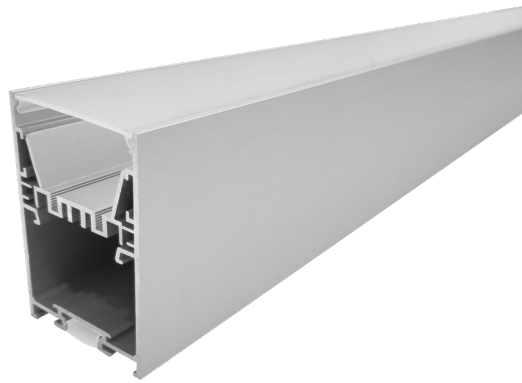

# 5075 PROFILE

Direct & Indirect Series

## DIMENSIONS

## TASK LIGHTING WITH AN AMBIENT TOUCH

You can suspend this fixture to take advantage of the discreet accent light, or surface mount it directly to your ceiling.

### FEATURES

- Compatible with LED engines up to 26mm wide for front, 12mm wide for back.
- The opaque lens provides uniform light without hot spots.
- Custom length by sections of 8 to 196 inches.
- Constructed from high-grade 6063-T5 aluminum alloy for heat dissipation.
- This optimal heat dissipation maximizes the lifespan of the LEDs.
- The PMMA lens has high transmittance and resistance to discoloration.
- Designed to meet North-American woodworking standards.