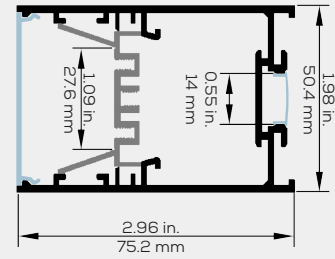

## DIMENSIONS

### FEATURES

- Compatible with LED engines up to 26mm wide for front, 12mm wide for back.
- The opaque lens provides uniform light without hot spots.
- Custom length by sections of 8 to 196 inches.
- Constructed from high-grade 6063-T5 aluminum alloy for heat dissipation.
- This optimal heat dissipation maximizes the lifespan of the LEDs.
- The PMMA lens has high transmittance and resistance to discoloration.
- Designed to meet North-American woodworking standards.

## 5075 PROFILE ORDERING SHEET

PROFILE	D-LENS	I-LENS	LENGTH	DIRECT	INDIRECT	USAGE	DRIVER	MOUNT	PARTS
 ▶ 5075 - Silver	 O - Opaque	 O - Opaque	 Custom length in segments of 10 to 196 inches.	1.250lm 7.7W/ft ▶ 27 - 2700K ▶ 30 - 3000K ▶ 40 - 4000K ▶ 50 - 5000K ▶ 60 - 6000K	655lm 3.8W/ft ▶ 27 - 2700K ▶ 30 - 3000K ▶ 40 - 4000K ▶ 50 - 5000K ▶ 60 - 6000K	 ▶ IP20 - Dry ▶ IP68 - Wet	 ▶ 23W AC100-277V ▶ 44W AC100-277V 3-in-1 dimming 0-10V, PWM, Rx	 ▶ D - Surface Mount ▶ E - 6.5' Suspension	 ▶ Z - 180° Conn. ▶ I - 90° Conn. J - X Module K - T Module L - L Module
 RAL Ne - Color Custom powder coating	 ▶ F - Frosted	 ▶ F - Frosted		*Lowest approximation based on 110lm/W ▶ CCT - Tunable ▶ RGB - RGB	*Lowest approximation based on 110lm/W ▶ CCT - Tunable ▶ RGB - RGB				
	 C - Clear	 C - Clear							
PROFILE	D-LENS	I-LENS	LENGTH	D-LIGHT	I-LIGHT	USAGE	DRIVER	MOUNT	PARTS