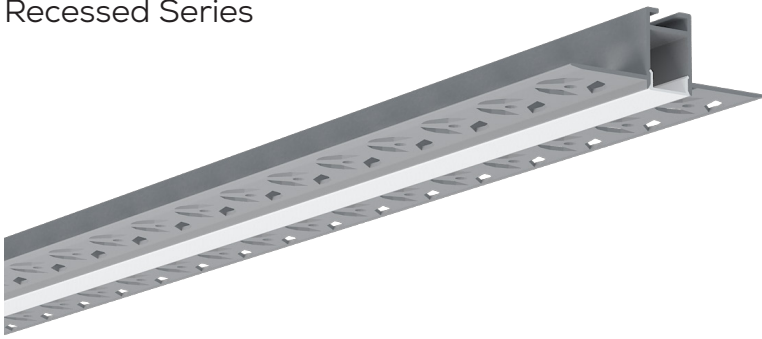

# 5319 PROFILE

Recessed Series

## DIMENSIONS

## THE STANDARD RECESSED LIGHT SYSTEM

A profile that sets the standard when it comes to an embedded linear wall or ceiling light for any commercial or residential space.

### FEATURES

- Compatible with LED engines up to 10mm wide.
- The opaque lens provides uniform light without hot spots.
- Custom length by sections of 2 to 196 inches.
- Constructed from high-grade 6063-T5 aluminum alloy for heat dissipation.
- This optimal heat dissipation maximizes the lifespan of the LEDs.
- The PC lens is lightweight with high transmittance and impact resistance.
- Designed to meet North-American woodworking standards.