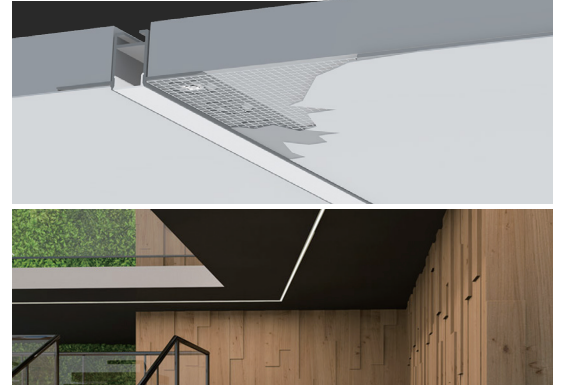

## DIMENSIONS

## THE STANDARD RECESSED LIGHT SYSTEM

A profile that sets the standard when it comes to an embedded linear wall or ceiling light for any commercial or residential space.

### FEATURES

- Compatible with LED engines up to 10mm wide.
- The opaque lens provides uniform light without hot spots.
- Custom length by sections of 2 to 196 inches.
- Constructed from high-grade 6063-T5 aluminum alloy for heat dissipation.
- This optimal heat dissipation maximizes the lifespan of the LEDs.
- The PC lens is lightweight with high transmittance and impact resistance.
- Designed to meet North-American woodworking standards.