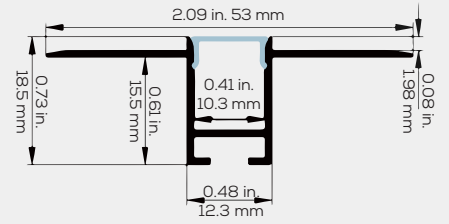

## DIMENSIONS

## THE STANDARD RECESSED LIGHT SYSTEM

A profile that sets the standard when it comes to an embedded linear wall or ceiling light for any commercial or residential space.

### FEATURES

- Compatible with LED engines up to 10mm wide.
- The opaque lens provides uniform light without hot spots.
- Custom length by sections of 2 to 196 inches.
- Constructed from high-grade 6063-T5 aluminum alloy for heat dissipation.
- This optimal heat dissipation maximizes the lifespan of the LEDs.
- The PC lens is lightweight with high transmittance and impact resistance.
- Designed to meet North-American woodworking standards.

## 5319 PROFILE ORDERING SHEET

PROFILE	LENS	LENGTH	LIGHT	USAGE	DRIVER
 ▶ <b>5319</b> - Silver	 O - Opaque Lens	 Custom length in segments of 2 to 196 inches.	760lm 5.5W/ft  ▶ <b>27</b> - 2700K ▶ <b>30</b> - 3000K ▶ <b>40</b> - 4000K ▶ <b>50</b> - 5000K ▶ <b>60</b> - 6000K 365lm 4.3W/ft ▶ <b>CCT</b> - 2700-6500K  ▶ <b>RGB</b> - RGB	 ▶ <b>IP20</b> - Dry Areas ▶ <b>IP68</b> - Wet Areas	 ▶ <b>30W</b> AC120-277V  ▶ <b>60W</b> AC120-277V  ▶ <b>96W</b> AC120-277V 5-in-1 dimming TRIAC, 0-10V, 1-10V, PWM, Potentiometer
 ▶ <b>RAL №</b> - Any Color Custom powder coating	 ▶ <b>F</b> - Frosted Lens				
	 C - Clear Lens				
 PROFILE	 LENS	 LENGTH	 LIGHT	 USAGE	 DRIVER