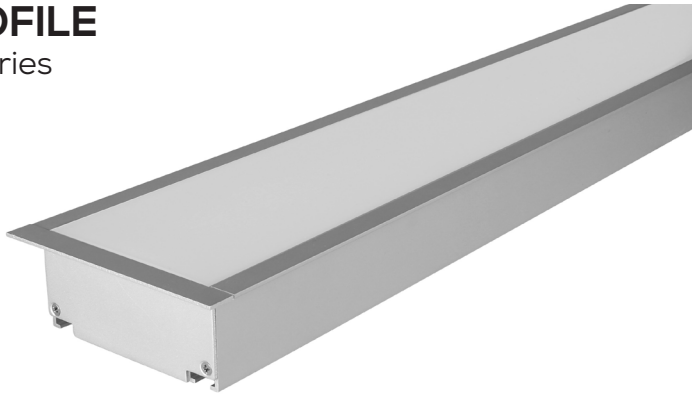

# 7532 PROFILE

Recessed Series

## DIMENSIONS

## A SLIM EXTRUSION FOR TIGHT SPACES

This light is ideal for embedding in ceilings or walls with easy-to-install tension clips and a narrow trim to frame the lens face.

### FEATURES

- Compatible with LED engines up to 64mm wide.
- The opaque lens provides uniform light without hot spots.
- Custom length by sections of 8 to 196 inches.
- Constructed from high-grade 6063-T5 aluminum alloy for heat dissipation.
- This optimal heat dissipation maximizes the lifespan of the LEDs.
- The PMMA lens has high transmittance and resistance to discoloration.
- Designed to meet North-American woodworking standards.