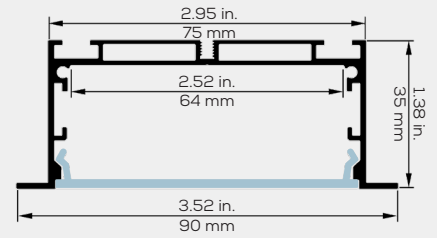

## DIMENSIONS

## A SLIM EXTRUSION FOR TIGHT SPACES

This light is ideal for embedding in ceilings or walls with easy-to-install tension clips and a narrow trim to frame the lens face.

### FEATURES

- Compatible with LED engines up to 64mm wide.
- The opaque lens provides uniform light without hot spots.
- Custom length by sections of 8 to 196 inches.
- Constructed from high-grade 6063-T5 aluminum alloy for heat dissipation.
- This optimal heat dissipation maximizes the lifespan of the LEDs.
- The PMMA lens has high transmittance and resistance to discoloration.
- Designed to meet North-American woodworking standards.

## 7532 PROFILE ORDERING SHEET

PROFILE	LENS	LENGTH	LIGHT	USAGE	DRIVER	MOUNT
 <b>7532</b> - Silver	 <b>O</b> - Opaque Lens	 Custom length in segments of 8 to 196 inches.	1,850lm 11W/ft  <b>27</b> - 2700K  <b>30</b> - 3000K  <b>40</b> - 4000K  <b>50</b> - 5000K  <b>60</b> - 6000K  <b>CCT</b> - 2700-6500K  <b>RGB</b> - RGB	 <b>IP20</b> - Dry Areas <b>IP68</b> - Wet Areas	 <b>69W</b> AC100-240V 3-in-1 dimming 0-10V, PWM, Resistance	 <b>B</b> - Spring Clips
 <b>RAL N</b> - Any Color <small>Custom powder coating</small>	 <b>F</b> - Frosted Lens					
	 <b>C</b> - Clear Lens					
 PROFILE	 LENS	 LENGTH	 LIGHT	 USAGE	 DRIVER	 MOUNT