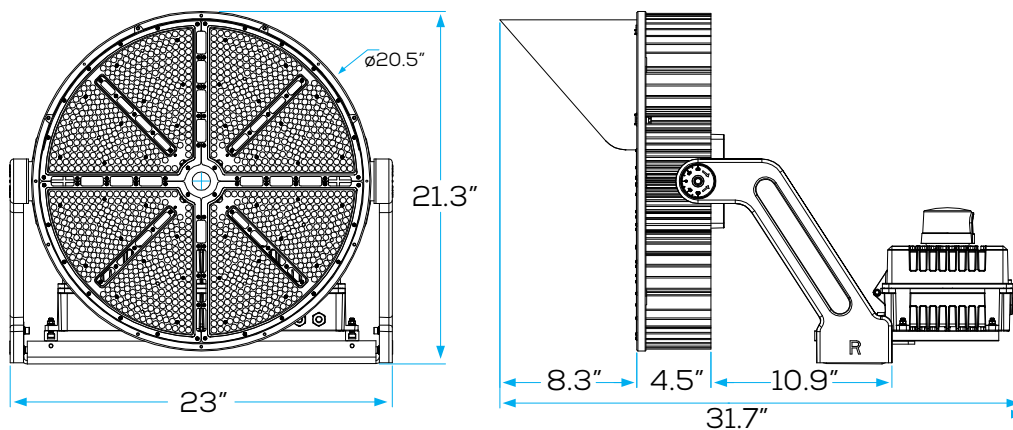

SP06

LED CCT
SPORT LIGHT

Project: _____ Type: _____

Name: _____ Date: _____

DIMENSIONS:

400W

600W

1000W