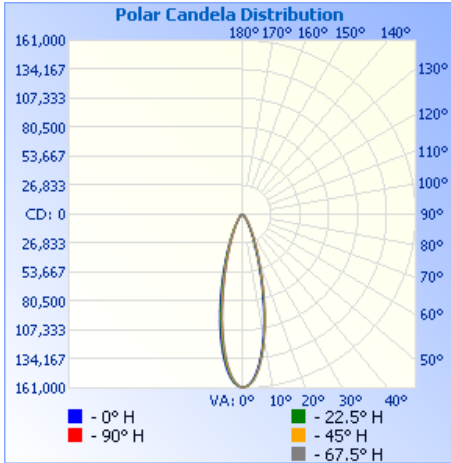

SP06

LED CCT SPORT LIGHT

Project: _____ Type: _____

Name: _____ Date: _____

Watts	400W	600W	1000W
Lumens	56,000lm - 57,200lm	84,000lm - 85,800lm	140,000lm - 143,000lm
Size	See Dimensions	CCT	3000K-4000K-5700K
Voltage	120-277V	IP Rating	IP65
Dimming	0-10V	Materials	Die-Cast Aluminum
Beam Angle	30°	Finish	Black
CRI	>70	Lens	Clear
PF	≥ 0.9	Lifespan	50,000 Hours

Efficacy: 140-143lm/W

Dimming: 0-10V

LED Type: SMD3030

Lens Type: Clear

Driver: TLD-480-C280-ENU,
BLD-600-C420-ENU

Operating Temp: -40F° to 113F°

Operating Humidity: 20% - 90% RH

Lifespan: 50,000 Hours

PHOTOMETRICS:

400W:

600W:

1000W:

Center Beam fc	Beam Width	
	Center Beam fc	Beam Width
16.7ft	574 fc	8.5 ft 8.2 ft
33.3ft	144 fc	17.0 ft 16.4 ft
50.0ft	64.0 fc	25.5 ft 24.7 ft
66.7ft	36.0 fc	34.0 ft 32.9 ft
83.3ft	23.1 fc	42.5 ft 41.1 ft
100.0ft	16.0 fc	51.0 ft 49.4 ft

Vert. Spread: 28.6°
Horiz. Spread: 27.7°

Center Beam fc	Beam Width	
	Center Beam fc	Beam Width
16.7ft	878 fc	9.4 ft 9.4 ft
33.3ft	221 fc	18.8 ft 18.7 ft
50.0ft	98.0 fc	28.2 ft 28.1 ft
66.7ft	55.0 fc	37.6 ft 37.5 ft
83.3ft	35.3 fc	47.0 ft 46.8 ft
100.0ft	24.5 fc	56.4 ft 56.2 ft