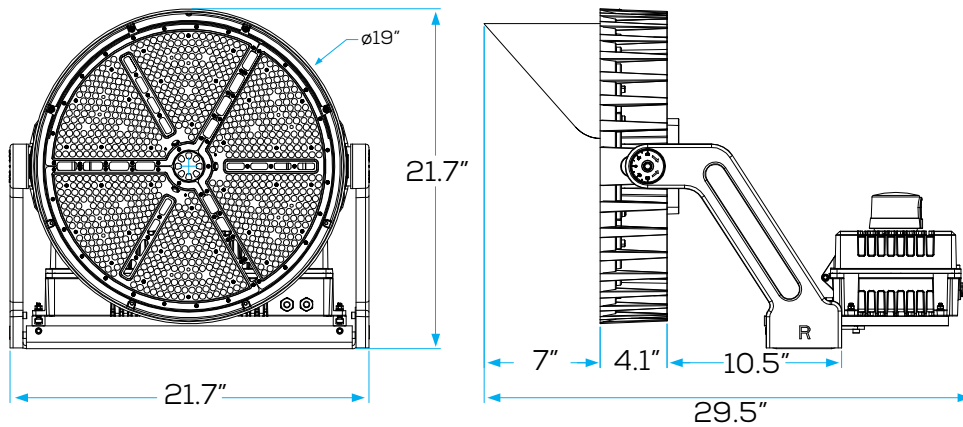

PHOTOMETRICS:

400W:

600W:

1000W:

Center Beam fc	Beam Width	
	Center Beam fc	Beam Width
16.7ft	574 fc	8.5 ft 8.2 ft
33.3ft	144 fc	17.0 ft 16.4 ft
50.0ft	64.0 fc	25.5 ft 24.7 ft
66.7ft	36.0 fc	34.0 ft 32.9 ft
83.3ft	23.1 fc	42.5 ft 41.1 ft
100.0ft	16.0 fc	51.0 ft 49.4 ft

Vert. Spread: 28.6°
Horiz. Spread: 27.7°

Center Beam fc	Beam Width	
	Center Beam fc	Beam Width
16.7ft	878 fc	9.4 ft 9.4 ft
33.3ft	221 fc	18.8 ft 18.7 ft
50.0ft	98.0 fc	28.2 ft 28.1 ft
66.7ft	55.0 fc	37.6 ft 37.5 ft
83.3ft	35.3 fc	47.0 ft 46.8 ft
100.0ft	24.5 fc	56.4 ft 56.2 ft

Vert. Spread: 31.5°
Horiz. Spread: 31.4°

Center Beam fc	Beam Width	
	Center Beam fc	Beam Width
16.7ft	1,378 fc	8.9 ft 8.9 ft
33.3ft	347 fc	17.7 ft 17.7 ft
50.0ft	154 fc	26.5 ft 26.6 ft
66.7ft	86.4 fc	35.4 ft 35.5 ft
83.3ft	55.4 fc	44.2 ft 44.3 ft
100.0ft	38.4 fc	53.1 ft 53.2 ft

Vert. Spread: 29.7°
Horiz. Spread: 29.8°

SP06

LED CCT
SPORT LIGHT

Project: _____ Type: _____

Name: _____ Date: _____

DIMENSIONS:

400W

600W