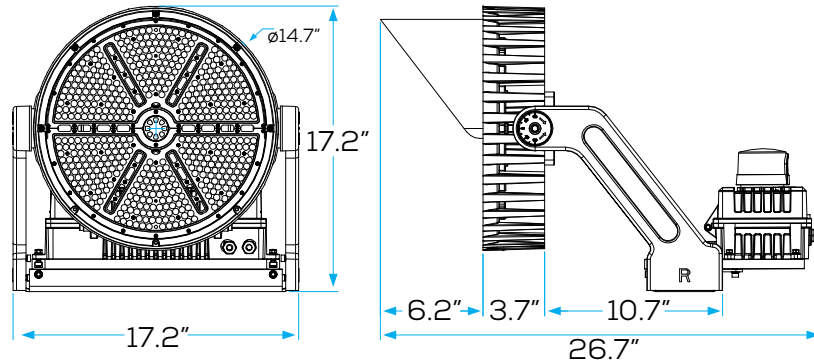

PHOTOMETRICS:

400W:

600W:

1000W:

Center Beam fc	Beam Width	
	Center Beam fc	Beam Width
16.7ft	574 fc	8.5 ft 8.2 ft
33.3ft	144 fc	17.0 ft 16.4 ft
50.0ft	64.0 fc	25.5 ft 24.7 ft
66.7ft	36.0 fc	34.0 ft 32.9 ft
83.3ft	23.1 fc	42.5 ft 41.1 ft
100.0ft	16.0 fc	51.0 ft 49.4 ft

Vert. Spread: 28.6°
Horiz. Spread: 27.7°

Center Beam fc	Beam Width	
	Center Beam fc	Beam Width
16.7ft	878 fc	9.4 ft 9.4 ft
33.3ft	221 fc	18.8 ft 18.7 ft
50.0ft	98.0 fc	28.2 ft 28.1 ft
66.7ft	55.0 fc	37.6 ft 37.5 ft
83.3ft	35.3 fc	47.0 ft 46.8 ft
100.0ft	24.5 fc	56.4 ft 56.2 ft

Vert. Spread: 31.5°
Horiz. Spread: 31.4°

Center Beam fc	Beam Width	
	Center Beam fc	Beam Width
16.7ft	1,378 fc	8.9 ft 8.9 ft
33.3ft	347 fc	17.7 ft 17.7 ft
50.0ft	154 fc	26.5 ft 26.6 ft
66.7ft	86.4 fc	35.4 ft 35.5 ft
83.3ft	55.4 fc	44.2 ft 44.3 ft
100.0ft	38.4 fc	53.1 ft 53.2 ft

Vert. Spread: 29.7°
Horiz. Spread: 29.8°

SP06

LED CCT
SPORT LIGHT

Project: _____ Type: _____

Name: _____ Date: _____

DIMENSIONS:

400W

600W