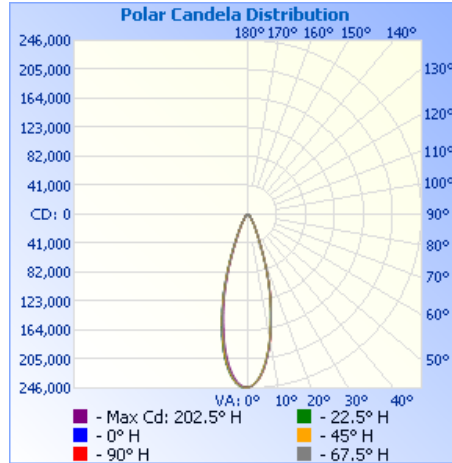

SP06

LED CCT SPORT LIGHT

Project: _____ Type: _____

Name: _____ Date: _____

Watts	400W	600W	1000W
Lumens	56,000lm - 57,200lm	84,000lm - 85,800lm	140,000lm - 143,000lm
Size	See Dimensions	CCT	3000K-4000K-5700K
Voltage	120-277V	IP Rating	IP65
Dimming	0-10V	Materials	Die-Cast Aluminum
Beam Angle	30°	Finish	Black
CRI	>70	Lens	Clear
PF	≥ 0.9	Lifespan	50,000 Hours

Efficacy: 140-143lm/W

Dimming: 0-10V

LED Type: SMD3030

Lens Type: Clear

Driver: TLD-480-C280-ENU,
BLD-600-C420-ENU

Operating Temp: -40F° to 113F°

Operating Humidity: 20% - 90% RH

Lifespan: 50,000 Hours

PHOTOMETRICS:

400W:

600W:

1000W:

Center Beam fc	Beam Width	
	Center Beam fc	Beam Width
16.7ft	574 fc	8.5 ft 8.2 ft
33.3ft	144 fc	17.0 ft 16.4 ft
50.0ft	64.0 fc	25.5 ft 24.7 ft
66.7ft	36.0 fc	34.0 ft 32.9 ft
83.3ft	23.1 fc	42.5 ft 41.1 ft
100.0ft	16.0 fc	51.0 ft 49.4 ft

Vert. Spread: 28.6°
Horiz. Spread: 27.7°

Center Beam fc	Beam Width	
	Center Beam fc	Beam Width
16.7ft	878 fc	9.4 ft 9.4 ft
33.3ft	221 fc	18.8 ft 18.7 ft
50.0ft	98.0 fc	28.2 ft 28.1 ft
66.7ft	55.0 fc	37.6 ft 37.5 ft
83.3ft	35.3 fc	47.0 ft 46.8 ft
100.0ft	24.5 fc	56.4 ft 56.2 ft