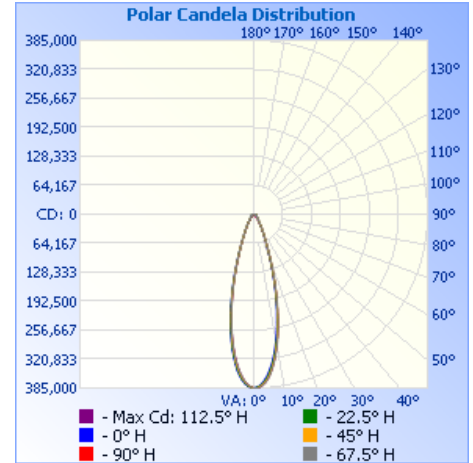

SP06

LED CCT SPORT LIGHT

Project: _____ Type: _____

Name: _____ Date: _____

Watts	400W	600W	1000W
Lumens	56,000lm - 57,200lm	84,000lm - 85,800lm	140,000lm - 143,000lm
Size	See Dimensions	CCT	3000K-4000K-5700K
Voltage	120-277V	IP Rating	IP65
Dimming	0-10V	Materials	Die-Cast Aluminum
Beam Angle	30°	Finish	Black
CRI	>70	Lens	Clear
PF	≥ 0.9	Lifespan	50,000 Hours

Efficacy: 140-143lm/W

Dimming: 0-10V

LED Type: SMD3030

Lens Type: Clear

Driver: TLD-480-C280-ENU,
BLD-600-C420-ENU

Operating Temp: -40F° to 113F°

Operating Humidity: 20% - 90% RH

Lifespan: 50,000 Hours

PHOTOMETRICS:

400W:

600W:

1000W:

Center Beam fc	Beam Width	
	Center Beam fc	Beam Width
16.7ft	574 fc	8.5 ft 8.2 ft
33.3ft	144 fc	17.0 ft 16.4 ft
50.0ft	64.0 fc	25.5 ft 24.7 ft
66.7ft	36.0 fc	34.0 ft 32.9 ft
83.3ft	23.1 fc	42.5 ft 41.1 ft
100.0ft	16.0 fc	51.0 ft 49.4 ft

Vert. Spread: 28.6°
Horiz. Spread: 27.7°

Center Beam fc	Beam Width	
	Center Beam fc	Beam Width
16.7ft	878 fc	9.4 ft 9.4 ft
33.3ft	221 fc	18.8 ft 18.7 ft
50.0ft	98.0 fc	28.2 ft 28.1 ft
66.7ft	55.0 fc	37.6 ft 37.5 ft
83.3ft	35.3 fc	47.0 ft 46.8 ft
100.0ft	24.5 fc	56.4 ft 56.2 ft