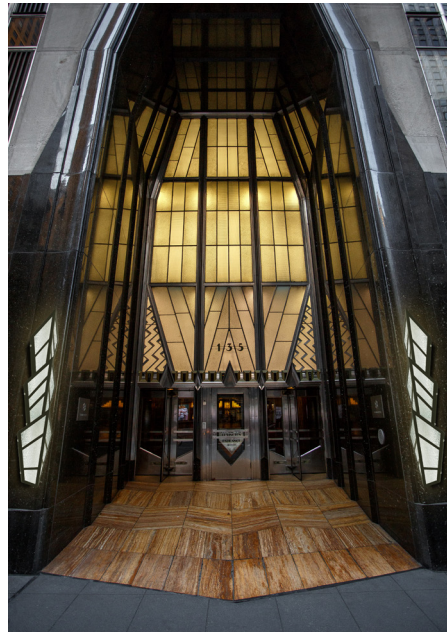

Art Deco Sconce 014

10W 1,200lm | 25W 3,000lm

- Rainy Acrylic Lens - Glossy
- Opaque Acrylic Lens - Glossy