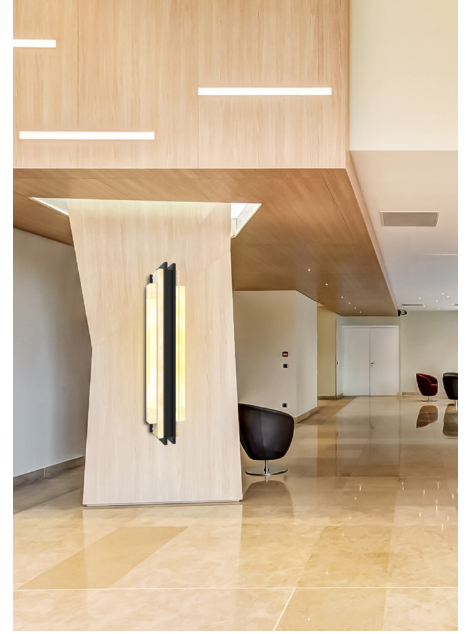

Marble Slab Sconce 115

10W 1,200lm | | 25W 3,000lm

- Marbled Acrylic Lens - Glossy