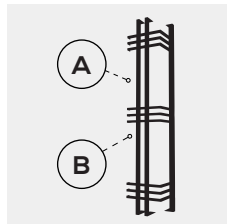

Make a statement at your entrance—sometimes bigger is better.

You have options:

- Available in 13 styles to match your aesthetic
- All models come in both 3 ft and 6 ft sizes
- 6 Lens types total (1-2 options per fixture)
- Warm white or daylight color temperatures

1.

Find a model that matches your style.

2.

Pick your size, large or extra large.

3.

Some models have an alternate lens.

4.

Choose warm white or daylight CCT.