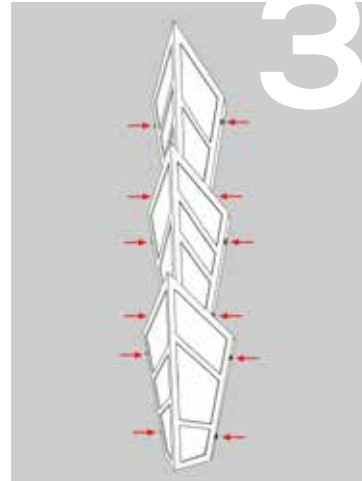

EASY AS 1. 2. 3.

Installation can be done **in minutes** with the quick-mount back plate.

Step one

Anchor the expansion bolts in the wall and secure the back plate to the bolts.

Step two

Make sure the tube light(s) are secured and connect the wiring with twist connectors.

Step three

Attach the cover and lens to the back plate by inserting screws into both sides.