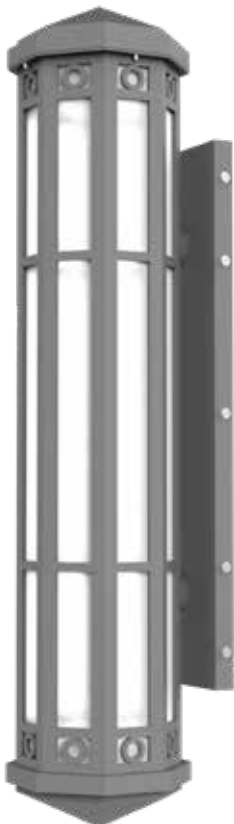

Sentry COLOSSAL Wall Sconce SES-BWS106

	3ft Power	10 watts
	6ft Power	50 watts
	3ft Output	1,200 lumens
	6ft Output	6,000 lumens
	CCT	3000K ● 4000K ○
	Voltage	AC90 - 130V
	CRI	>80
	PF	≥0.95
	Materials	304 Stainless Steel, Glass
	Lens Option	Aquatex ●
	Housing Color	Gray
	Bulb Lifespan	50,000 hours

3ft BWS106, Glass SES-BWS106-3FT-GLASS #11011-3 ● #11011-4 ○	6ft BWS106, Glass SES-BWS106-6FT-GLASS #11012-3 ● #11012-4 ○