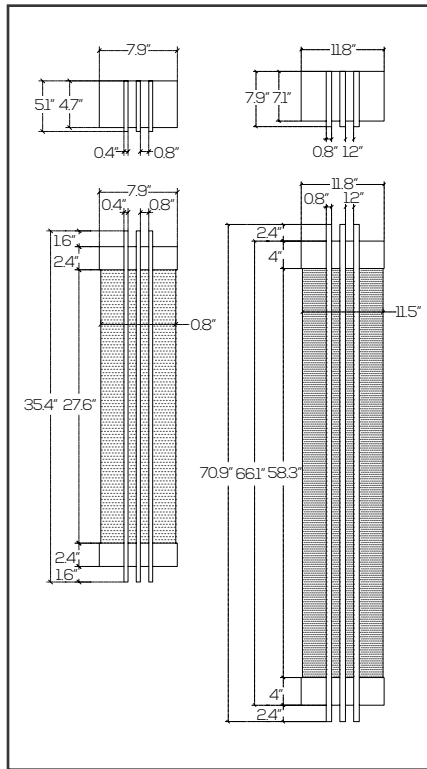

Towering COLOSSAL Wall Sconce SES-BWS203

3ft Power 20 watts

6ft Power 50 watts

3ft Output 2,400 lumens

6ft Output 6,000 lumens

CCT 3000K ● 4000K ○

Voltage AC90 - 130V

CRI >80

PF ≥0.95

Materials 304 Stainless Steel, Acrylic

Lens Option Frosted ● Rainy ●

Housing Color Matte Black

Bulb Lifespan 50,000 hours

	3ft BWS203, Frosted SES-BWS203-3FT-FROSTED #11017-3 ● #11017-4 ○		3ft Rainy Cover SES-BWS203-3FT-COV #41017-A
	6ft BWS203, Frosted SES-BWS203-6FT-FROSTED #11018-3 ● #11018-4 ○		6ft Rainy Cover SES-BWS203-6FT-COV #41018-A