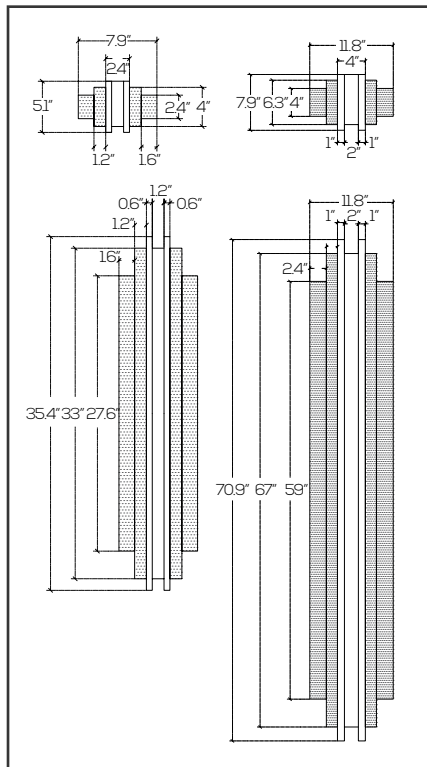

Marble Slab COLOSSAL Wall Sconce SES-BWS115

	3ft Power	20 watts
	6ft Power	50 watts
	3ft Output	2,400 lumens
	6ft Output	6,000 lumens
	CCT	3000K ● 4000K ○
	Voltage	AC90 - 130V
	CRI	>80
	PF	≥0.95
	Materials	304 Stainless Steel, Acrylic
	Lens Option	Marbled ●
	Housing Color	Matte Black
	Bulb Lifespan	50,000 hours

  3ft BWS115, Marbled SES-BWS115-3FT-MARBLED #11027-3 ● #11027-4 ○	 6ft BWS115, Marbled SES-BWS115-6FT-MARBLED #11028-3 ● #11028-4 ○