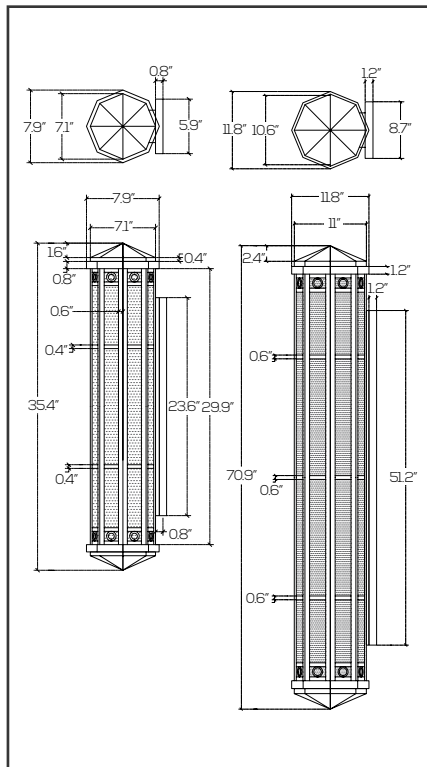

Sentry COLOSSAL Wall Sconce SES-BWS106

	3ft Power	10 watts
	6ft Power	50 watts
	3ft Output	1,200 lumens
	6ft Output	6,000 lumens
	CCT	3000K ● 4000K ○
	Voltage	AC90 - 130V
	CRI	>80
	PF	≥0.95
	Materials	304 Stainless Steel, Glass
	Lens Option	Aquatex ●
	Housing Color	Gray
	Bulb Lifespan	50,000 hours

3ft BWS106, Glass SES-BWS106-3FT-GLASS #11011-3 ● #11011-4 ○	6ft BWS106, Glass SES-BWS106-6FT-GLASS #11012-3 ● #11012-4 ○