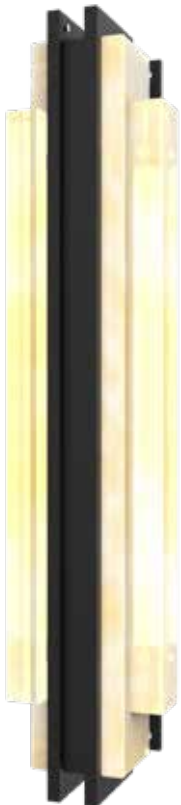

Marble Slab COLOSSAL Wall Sconce SES-BWS115

	3ft Power	20 watts
	6ft Power	50 watts
	3ft Output	2,400 lumens
	6ft Output	6,000 lumens
	CCT	3000K ● 4000K ○
	Voltage	AC90 - 130V
	CRI	>80
	PF	≥0.95
	Materials	304 Stainless Steel, Acrylic
	Lens Option	Marbled ●
	Housing Color	Matte Black
	Bulb Lifespan	50,000 hours

  3ft BWS115, Marbled SES-BWS115-3FT-MARBLED #11027-3 ● #11027-4 ○	 6ft BWS115, Marbled SES-BWS115-6FT-MARBLED #11028-3 ● #11028-4 ○