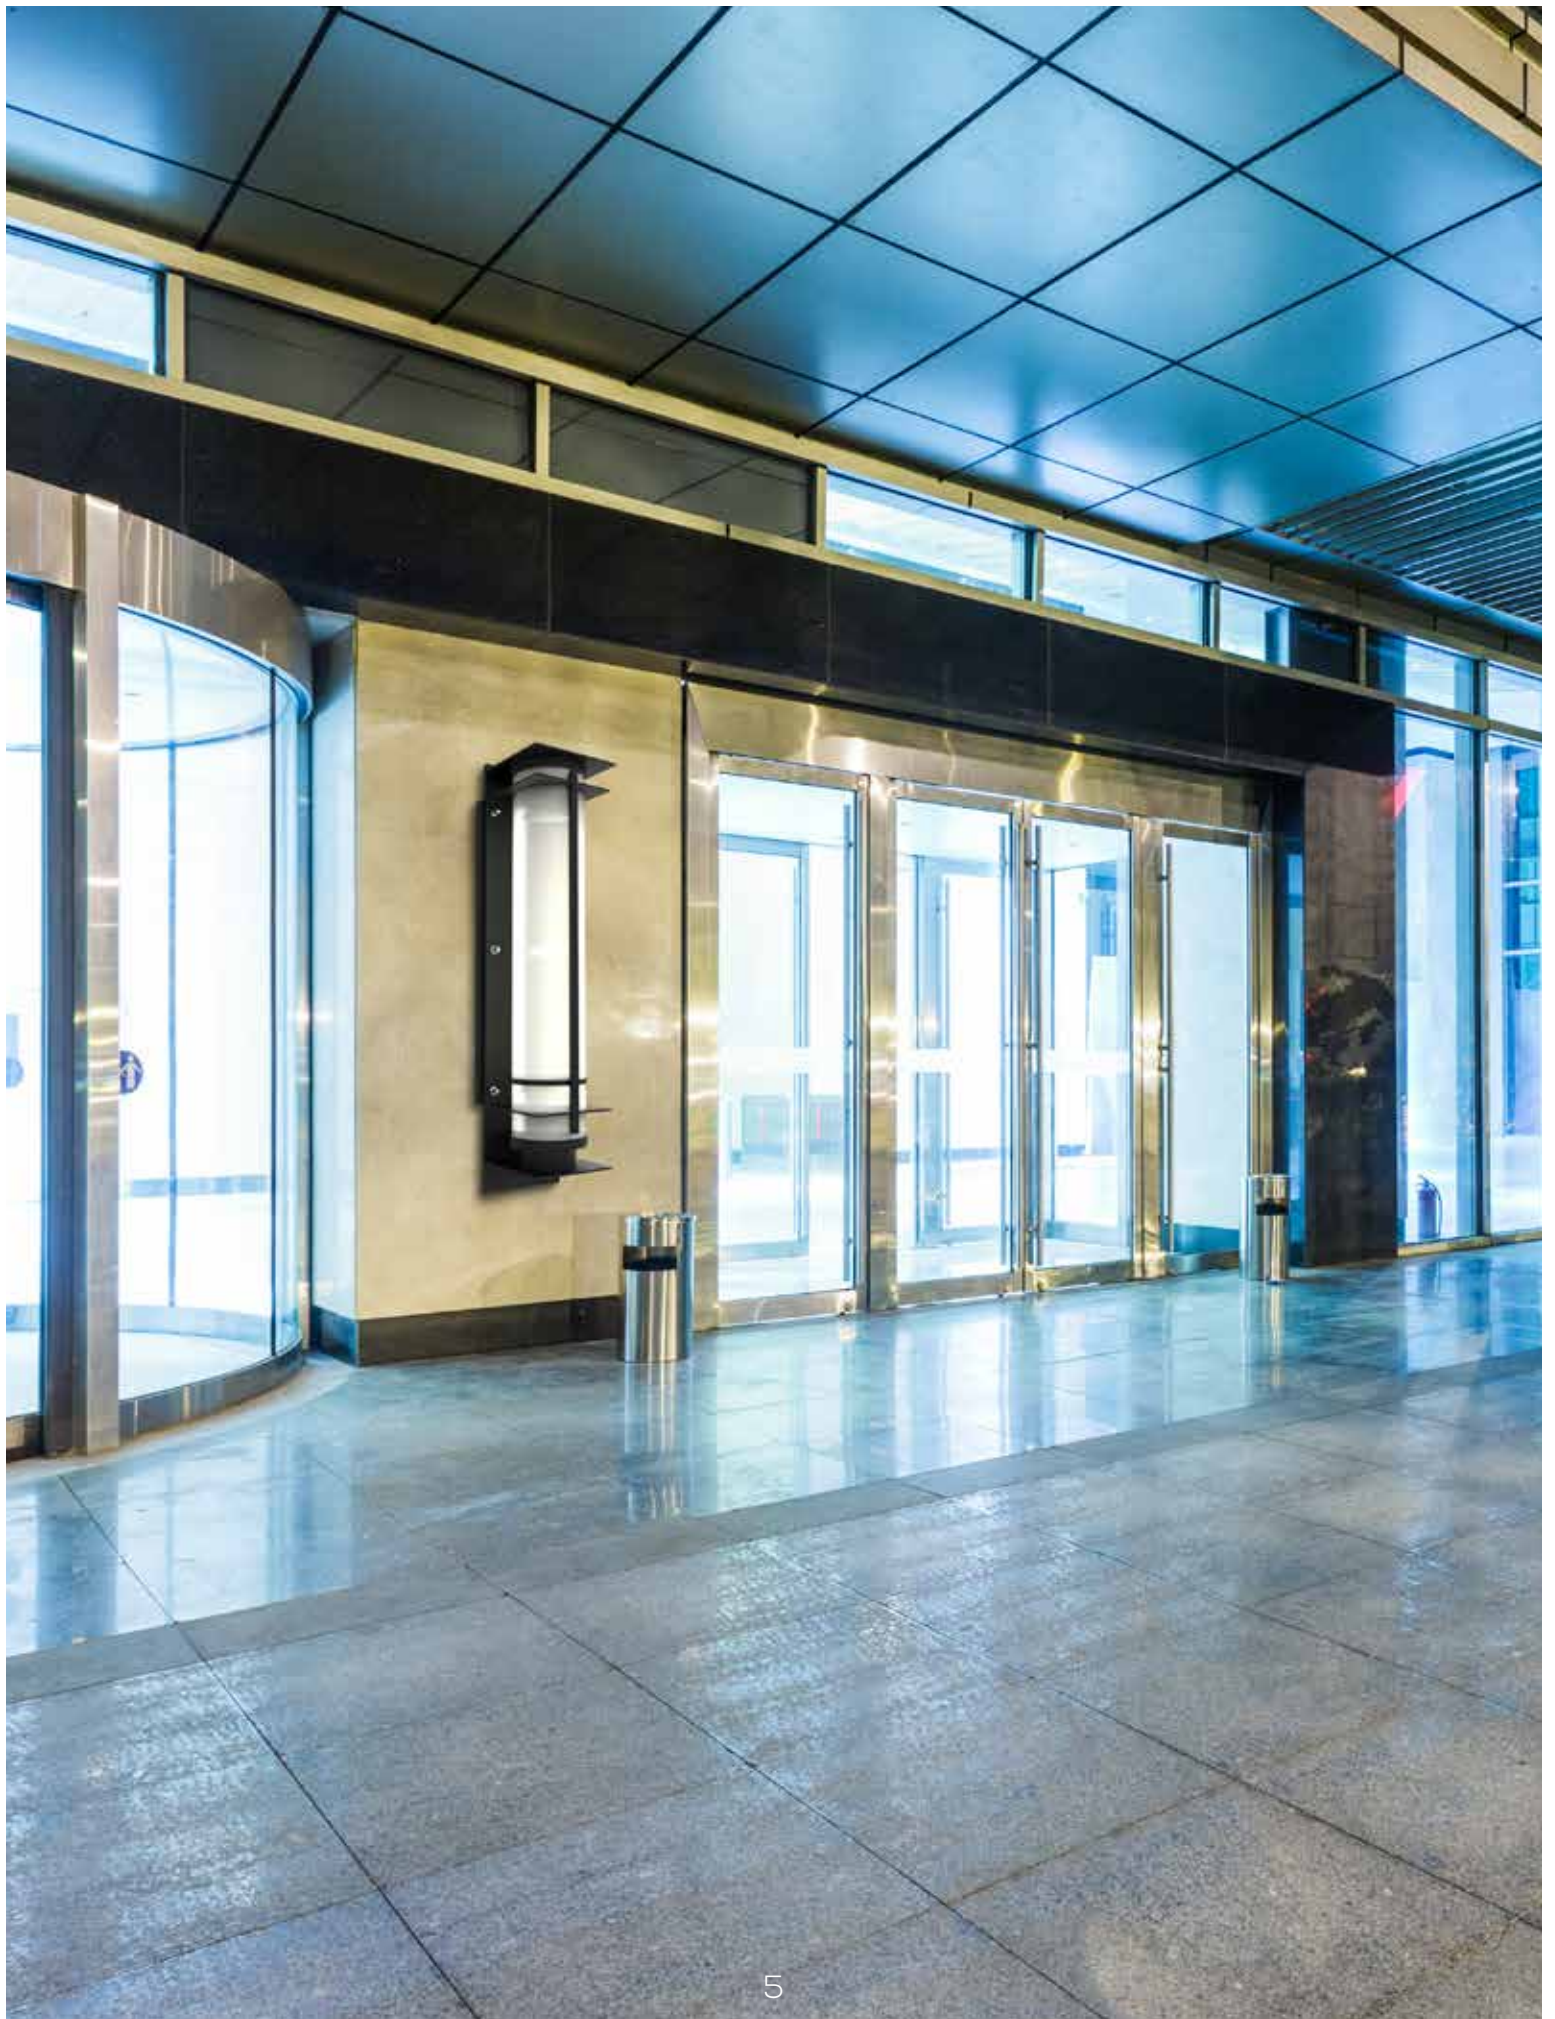

218

3 ft • 24 Watts
6 ft • 48 Watts

Flagship COLOSSAL Wall Sconce

SES-BWS105

3ft Power	10 watts
6ft Power	25 watts
3ft Output	1,200 lumens
6ft Output	3,000 lumens
CCT	3000K ● 4000K ○
Voltage	AC90 - 130V
CRI	>80
PF	≥0.95
Materials	304 Stainless Steel, Acrylic
Lens Option	Frosted ● Rainy ●
Housing Color	Matte Black
Bulb Lifespan	50,000 hours