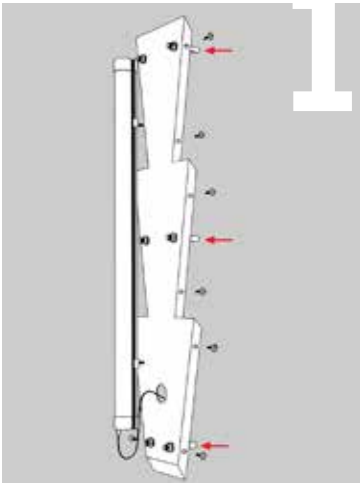

EASY AS 1. 2. 3.

Installation can be done **in minutes** with the quick-mount back plate.

Step one

Anchor the expansion bolts in the wall and secure the back plate to the bolts.

Step two

Make sure the tube light(s) are secured and connect the wiring with twist connectors.