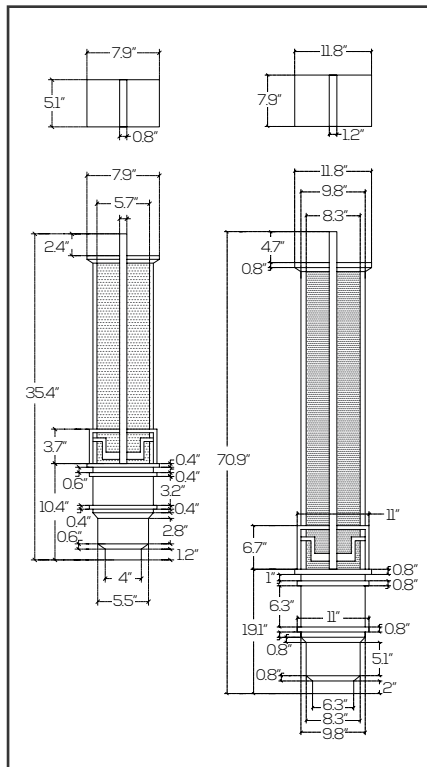

Roman COLOSSAL Wall Sconce SES-BWS109

3ft Power	20 watts
6ft Power	40 watts
3ft Output	2,400 lumens
6ft Output	4,800 lumens
CCT	3000K ● 4000K ○
Voltage	AC90 - 130V
CRI	>80
PF	≥0.95
Materials	304 Stainless Steel, Acrylic
Lens Option	Rainy ● Textured ●
Housing Color	Matte Black
Bulb Lifespan	50,000 hours

	3ft BWS109, Rainy SES-BWS109-3FT-RAINY #11023-3 ● #11023-4 ○		3ft Textured Cover SES-BWS109-3FT-COV #41023-A
	6ft BWS109, Rainy SES-BWS109-6FT-RAINY #11024-3 ● #11024-4 ○		6ft Textured Cover SES-BWS109-6FT-COV #41024-A