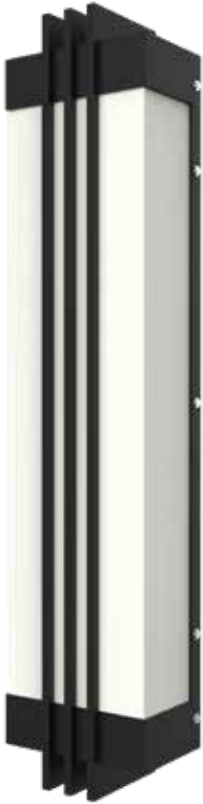

Towering COLOSSAL Wall Sconce SES-BWS203

3ft Power 20 watts

6ft Power 50 watts

3ft Output 2,400 lumens

6ft Output 6,000 lumens

CCT 3000K ● 4000K ○

Voltage AC90 - 130V

CRI >80

PF ≥0.95

Materials 304 Stainless Steel, Acrylic

Lens Option Frosted ● Rainy ●

Housing Color Matte Black

Bulb Lifespan 50,000 hours

	3ft BWS203, Frosted SES-BWS203-3FT-FROSTED #11017-3 ● #11017-4 ○		3ft Rainy Cover SES-BWS203-3FT-COV #41017-A
	6ft BWS203, Frosted SES-BWS203-6FT-FROSTED #11018-3 ● #11018-4 ○		6ft Rainy Cover SES-BWS203-6FT-COV #41018-A