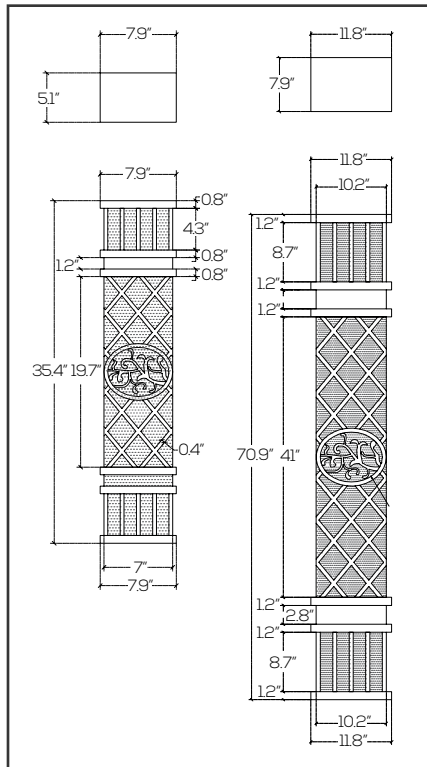

Classical COLOSSAL Wall Sconce SES-BWS316

	3ft Power	25 watts
	6ft Power	50 watts
	3ft Output	3,000 lumens
	6ft Output	6,000 lumens
	CCT	3000K ● 4000K ○
	Voltage	AC90 - 130V
	CRI	>80
	PF	≥0.95
	Materials	304 Stainless Steel, Acrylic
	Lens Option	Opaque ●
	Housing Color	Matte Black
	Bulb Lifespan	50,000 hours

3ft BWS316, Opaque SES-BWS316-3FT-OPAQUE #11005-3 ● #11005-4 ○	6ft BWS316, Opaque SES-BWS316-6FT-OPAQUE #11006-3 ● #11006-4 ○