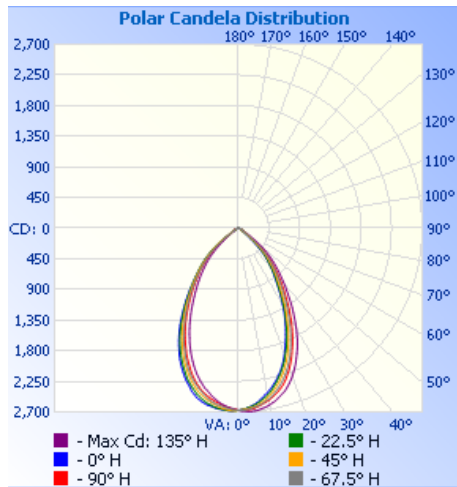

WPR01 | ROTATABLE LED WALL PACK

Project: _____ Type: _____

Name: _____ Date: _____

Size	See Dimensions	Lumens	11176: 3,250-3,500lm 11174: 5,200-5,600lm 11175: 10,400-11,200lm
Watts	25W, 40W, 80W	CCT	5700K
Voltage	120-277V	IP Rating	IP65
Dimming	0-10V	Materials	Aluminum
Beam Angle	60°	Finish	Bronze
CRI	>70	Lens	Clear
PF	≥0.9	Lifespan	50,000 Hours

These fixtures are suitable for a variety of applications and will provide significant energy savings. Choose from four energy-saving wattages—25W, 40W, and 80W—and a bright 5700K color temperature.

WPRO1 | ROTATABLE LED WALL PACK

Project: _____ Type: _____

Name: _____ Date: _____

PHOTOMETRICS:

25W

Illuminance at a Distance

	Center Beam fc	Beam Width	
2.5ft	428 fc	3.2 ft	3.2 ft
5.0ft	107 fc	6.3 ft	6.5 ft
7.5ft	47.5 fc	9.5 ft	9.7 ft
10.0ft	26.7 fc	12.7 ft	13.0 ft
12.5ft	17.1 fc	15.8 ft	16.2 ft
15.0ft	11.9 fc	19.0 ft	19.4 ft

■ Vert. Spread: 64.7°
■ Horiz. Spread: 65.9°

40W

Illuminance at a Distance

	Center Beam fc	Beam Width	
2.5ft	734 fc	3.2 ft	3.2 ft
5.0ft	183 fc	6.3 ft	6.4 ft
7.5ft	81.5 fc	9.5 ft	9.6 ft
10.0ft	45.8 fc	12.7 ft	12.8 ft
12.5ft	29.3 fc	15.9 ft	16.0 ft
15.0ft	20.4 fc	19.0 ft	19.2 ft