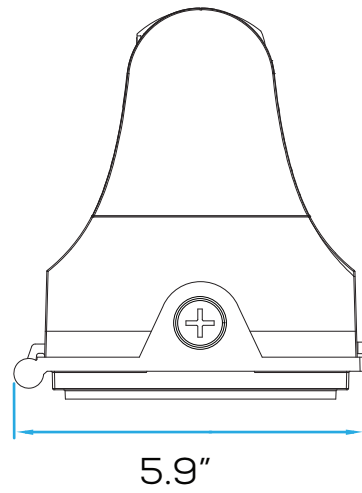

Project: _____ Type: _____

Name: _____ Date: _____

PHOTOMETRICS:

25W

Illuminance at a Distance

	Center Beam fc	Beam Width	
2.5ft	428 fc	3.2 ft	3.2 ft
5.0ft	107 fc	6.3 ft	6.5 ft
7.5ft	47.5 fc	9.5 ft	9.7 ft
10.0ft	26.7 fc	12.7 ft	13.0 ft
12.5ft	17.1 fc	15.8 ft	16.2 ft
15.0ft	11.9 fc	19.0 ft	19.4 ft

■ Vert. Spread: 64.7°
■ Horiz. Spread: 65.9°

40W

Illuminance at a Distance

	Center Beam fc	Beam Width	
2.5ft	734 fc	3.2 ft	3.2 ft
5.0ft	183 fc	6.3 ft	6.4 ft
7.5ft	81.5 fc	9.5 ft	9.6 ft
10.0ft	45.8 fc	12.7 ft	12.8 ft
12.5ft	29.3 fc	15.9 ft	16.0 ft
15.0ft	20.4 fc	19.0 ft	19.2 ft

■ Vert. Spread: 64.8°
■ Horiz. Spread: 65.3°

80W

Illuminance at a Distance

	Center Beam fc	Beam Width	
2.5ft	1,438 fc	3.1 ft	3.2 ft
5.0ft	359 fc	6.3 ft	6.4 ft
7.5ft	160 fc	9.4 ft	9.6 ft
10.0ft	89.9 fc	12.5 ft	12.8 ft
12.5ft	57.5 fc	15.7 ft	16.0 ft
15.0ft	39.9 fc	18.8 ft	19.2 ft

■ Vert. Spread: 64.2°
■ Horiz. Spread: 65.1°

WPR01 | ROTATABLE LED WALL PACK

Project: _____ Type: _____

Name: _____ Date: _____

DIMENSIONS:

25W, 40W

80W

WPR01 | ROTATABLE LED WALL PACK