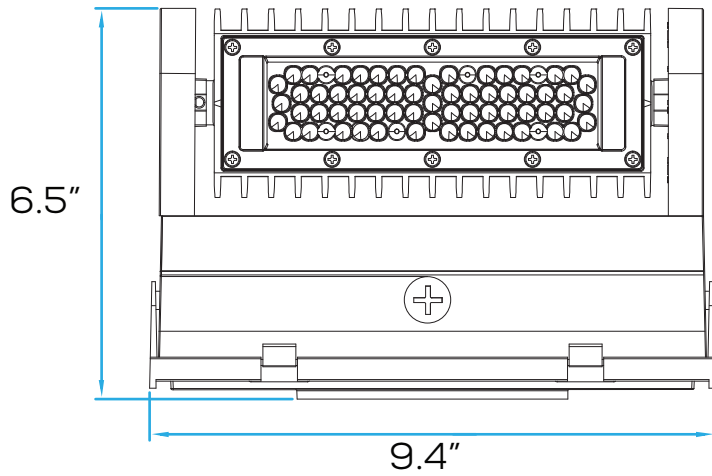

Project: _____ Type: _____

Name: _____ Date: _____

PHOTOMETRICS:

25W

Illuminance at a Distance

	Center Beam fc	Beam Width	
2.5ft	428 fc	3.2 ft	3.2 ft
5.0ft	107 fc	6.3 ft	6.5 ft
7.5ft	47.5 fc	9.5 ft	9.7 ft
10.0ft	26.7 fc	12.7 ft	13.0 ft
12.5ft	17.1 fc	15.8 ft	16.2 ft
15.0ft	11.9 fc	19.0 ft	19.4 ft

■ Vert. Spread: 64.7°
■ Horiz. Spread: 65.9°

40W

Illuminance at a Distance

	Center Beam fc	Beam Width	
2.5ft	734 fc	3.2 ft	3.2 ft
5.0ft	183 fc	6.3 ft	6.4 ft
7.5ft	81.5 fc	9.5 ft	9.6 ft
10.0ft	45.8 fc	12.7 ft	12.8 ft
12.5ft	29.3 fc	15.9 ft	16.0 ft
15.0ft	20.4 fc	19.0 ft	19.2 ft

■ Vert. Spread: 64.8°
■ Horiz. Spread: 65.3°

80W

Illuminance at a Distance

	Center Beam fc	Beam Width	
2.5ft	1,438 fc	3.1 ft	3.2 ft
5.0ft	359 fc	6.3 ft	6.4 ft
7.5ft	160 fc	9.4 ft	9.6 ft
10.0ft	89.9 fc	12.5 ft	12.8 ft
12.5ft	57.5 fc	15.7 ft	16.0 ft
15.0ft	39.9 fc	18.8 ft	19.2 ft

■ Vert. Spread: 64.2°
■ Horiz. Spread: 65.1°

WPR01 | ROTATABLE LED WALL PACK

Project: _____ Type: _____

Name: _____ Date: _____

DIMENSIONS:

25W, 40W

80W

WPR01 | ROTATABLE LED WALL PACK