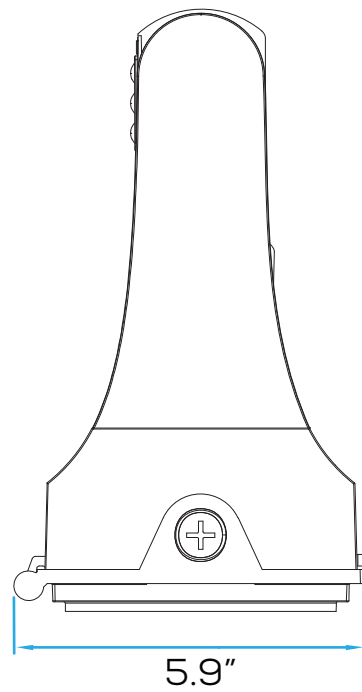

Project: _____ Type: _____

Name: _____ Date: _____

PHOTOMETRICS:

25W

Illuminance at a Distance

	Center Beam fc	Beam Width	
2.5ft	428 fc	3.2 ft	3.2 ft
5.0ft	107 fc	6.3 ft	6.5 ft
7.5ft	47.5 fc	9.5 ft	9.7 ft
10.0ft	26.7 fc	12.7 ft	13.0 ft
12.5ft	17.1 fc	15.8 ft	16.2 ft
15.0ft	11.9 fc	19.0 ft	19.4 ft

■ Vert. Spread: 64.7°
■ Horiz. Spread: 65.9°

40W

Illuminance at a Distance

	Center Beam fc	Beam Width	
2.5ft	734 fc	3.2 ft	3.2 ft
5.0ft	183 fc	6.3 ft	6.4 ft
7.5ft	81.5 fc	9.5 ft	9.6 ft
10.0ft	45.8 fc	12.7 ft	12.8 ft
12.5ft	29.3 fc	15.9 ft	16.0 ft
15.0ft	20.4 fc	19.0 ft	19.2 ft

■ Vert. Spread: 64.8°
■ Horiz. Spread: 65.3°

80W

Illuminance at a Distance

	Center Beam fc	Beam Width	
2.5ft	1,438 fc	3.1 ft	3.2 ft
5.0ft	359 fc	6.3 ft	6.4 ft
7.5ft	160 fc	9.4 ft	9.6 ft
10.0ft	89.9 fc	12.5 ft	12.8 ft
12.5ft	57.5 fc	15.7 ft	16.0 ft
15.0ft	39.9 fc	18.8 ft	19.2 ft

■ Vert. Spread: 64.2°
■ Horiz. Spread: 65.1°

WPR01 | ROTATABLE LED WALL PACK

Project: _____ Type: _____

Name: _____ Date: _____

DIMENSIONS:

25W, 40W

80W

WPR01 | ROTATABLE LED WALL PACK