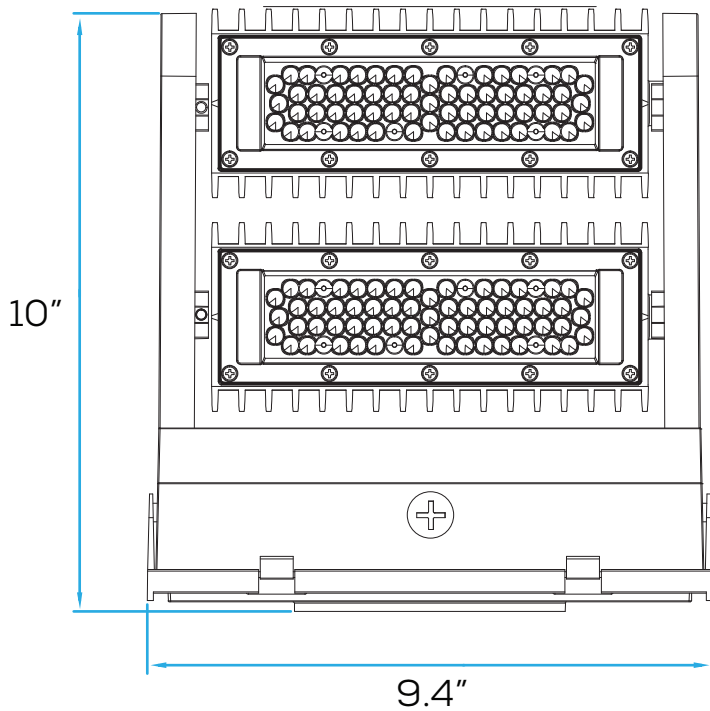

Project: _____ Type: _____

Name: _____ Date: _____

PHOTOMETRICS:

25W

Illuminance at a Distance

	Center Beam fc	Beam Width	
2.5ft	428 fc	3.2 ft	3.2 ft
5.0ft	107 fc	6.3 ft	6.5 ft
7.5ft	47.5 fc	9.5 ft	9.7 ft
10.0ft	26.7 fc	12.7 ft	13.0 ft
12.5ft	17.1 fc	15.8 ft	16.2 ft
15.0ft	11.9 fc	19.0 ft	19.4 ft

■ Vert. Spread: 64.7°
■ Horiz. Spread: 65.9°

40W

Illuminance at a Distance

	Center Beam fc	Beam Width	
2.5ft	734 fc	3.2 ft	3.2 ft
5.0ft	183 fc	6.3 ft	6.4 ft
7.5ft	81.5 fc	9.5 ft	9.6 ft
10.0ft	45.8 fc	12.7 ft	12.8 ft
12.5ft	29.3 fc	15.9 ft	16.0 ft
15.0ft	20.4 fc	19.0 ft	19.2 ft

■ Vert. Spread: 64.8°
■ Horiz. Spread: 65.3°

80W

Illuminance at a Distance

	Center Beam fc	Beam Width	
2.5ft	1,438 fc	3.1 ft	3.2 ft
5.0ft	359 fc	6.3 ft	6.4 ft
7.5ft	160 fc	9.4 ft	9.6 ft
10.0ft	89.9 fc	12.5 ft	12.8 ft
12.5ft	57.5 fc	15.7 ft	16.0 ft
15.0ft	39.9 fc	18.8 ft	19.2 ft

■ Vert. Spread: 64.2°
■ Horiz. Spread: 65.1°

WPR01 | ROTATABLE LED WALL PACK

Project: _____ Type: _____

Name: _____ Date: _____

DIMENSIONS:

25W, 40W

80W

WPR01 | ROTATABLE LED WALL PACK