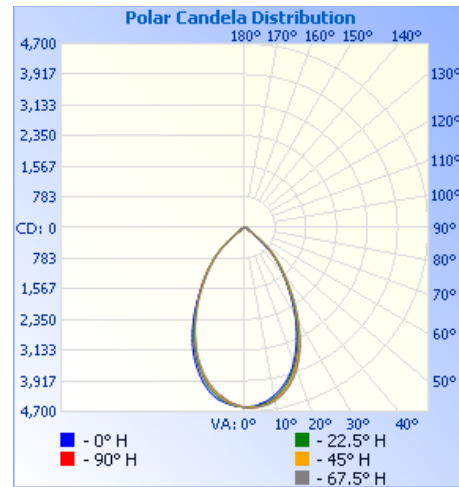

These fixtures are suitable for a variety of applications and will provide significant energy savings. Choose from four energy-saving wattages—25W, 40W, and 80W—and a bright 5700K color temperature.

WPRO1 | ROTATABLE LED WALL PACK

Project: _____ Type: _____

Name: _____ Date: _____

PHOTOMETRICS:

25W

Illuminance at a Distance

	Center Beam fc	Beam Width	
2.5ft	428 fc	3.2 ft	3.2 ft
5.0ft	107 fc	6.3 ft	6.5 ft
7.5ft	47.5 fc	9.5 ft	9.7 ft
10.0ft	26.7 fc	12.7 ft	13.0 ft
12.5ft	17.1 fc	15.8 ft	16.2 ft
15.0ft	11.9 fc	19.0 ft	19.4 ft

■ Vert. Spread: 64.7°
■ Horiz. Spread: 65.9°

40W

Illuminance at a Distance

	Center Beam fc	Beam Width	
2.5ft	734 fc	3.2 ft	3.2 ft
5.0ft	183 fc	6.3 ft	6.4 ft
7.5ft	81.5 fc	9.5 ft	9.6 ft
10.0ft	45.8 fc	12.7 ft	12.8 ft
12.5ft	29.3 fc	15.9 ft	16.0 ft
15.0ft	20.4 fc	19.0 ft	19.2 ft

■ Vert. Spread: 64.8°
■ Horiz. Spread: 65.3°

80W

Illuminance at a Distance

	Center Beam fc	Beam Width	
2.5ft	1,438 fc	3.1 ft	3.2 ft
5.0ft	359 fc	6.3 ft	6.4 ft
7.5ft	160 fc	9.4 ft	9.6 ft
10.0ft	89.9 fc	12.5 ft	12.8 ft
12.5ft	57.5 fc	15.7 ft	16.0 ft
15.0ft	39.9 fc	18.8 ft	19.2 ft