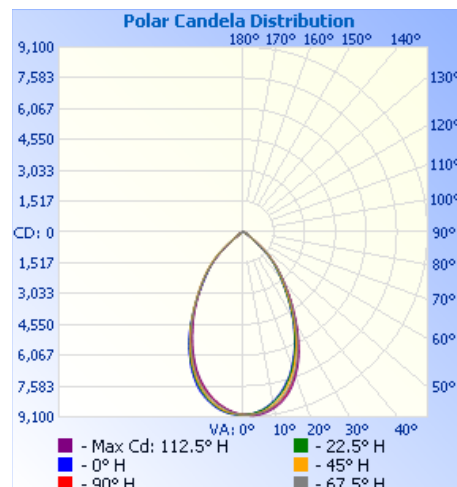

These fixtures are suitable for a variety of applications and will provide significant energy savings. Choose from four energy-saving wattages—25W, 40W, and 80W—and a bright 5700K color temperature.

WPRO1 | ROTATABLE LED WALL PACK

Project: _____ Type: _____

Name: _____ Date: _____

PHOTOMETRICS:

25W

Illuminance at a Distance

	Center Beam fc	Beam Width	
2.5ft	428 fc	3.2 ft	3.2 ft
5.0ft	107 fc	6.3 ft	6.5 ft
7.5ft	47.5 fc	9.5 ft	9.7 ft
10.0ft	26.7 fc	12.7 ft	13.0 ft
12.5ft	17.1 fc	15.8 ft	16.2 ft
15.0ft	11.9 fc	19.0 ft	19.4 ft

■ Vert. Spread: 64.7°
■ Horiz. Spread: 65.9°

40W

Illuminance at a Distance

	Center Beam fc	Beam Width	
2.5ft	734 fc	3.2 ft	3.2 ft
5.0ft	183 fc	6.3 ft	6.4 ft
7.5ft	81.5 fc	9.5 ft	9.6 ft
10.0ft	45.8 fc	12.7 ft	12.8 ft
12.5ft	29.3 fc	15.9 ft	16.0 ft
15.0ft	20.4 fc	19.0 ft	19.2 ft

■ Vert. Spread: 64.8°
■ Horiz. Spread: 65.3°

80W

Illuminance at a Distance

	Center Beam fc	Beam Width	
2.5ft	1,438 fc	3.1 ft	3.2 ft
5.0ft	359 fc	6.3 ft	6.4 ft
7.5ft	160 fc	9.4 ft	9.6 ft
10.0ft	89.9 fc	12.5 ft	12.8 ft
12.5ft	57.5 fc	15.7 ft	16.0 ft
15.0ft	39.9 fc	18.8 ft	19.2 ft