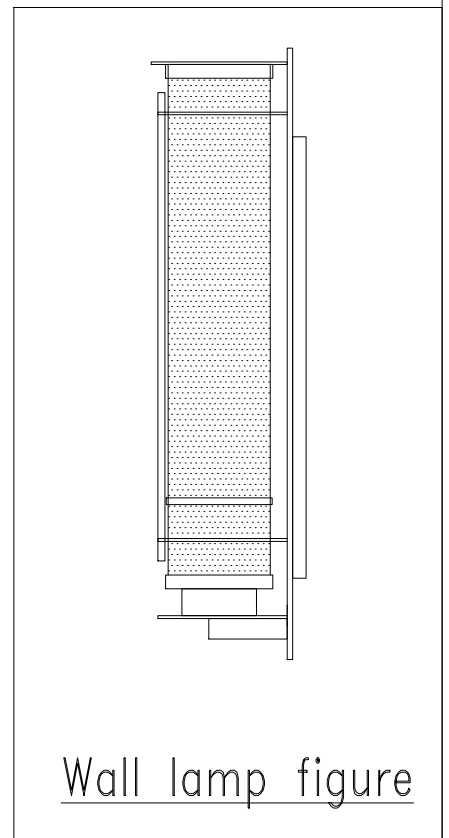

hole templates

M8 Expansion bolt

Unit: 4PCS

Bolt sizes

Wall lamp figure