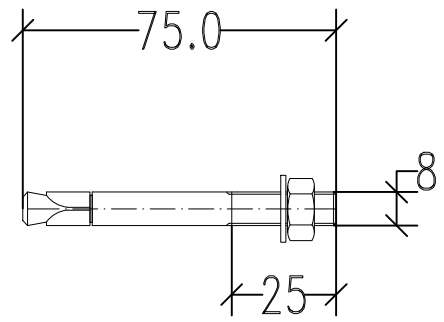

hole templates

M8 Expansion bolt

Unit: 4PCS

Bolt sizes

Wall lamp figure