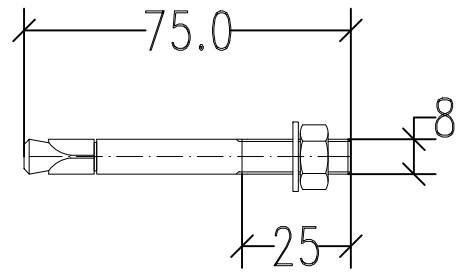

hole templates

M8 Expansion bolt

Unit: 4PCS

Bolt sizes

Wall lamp figure