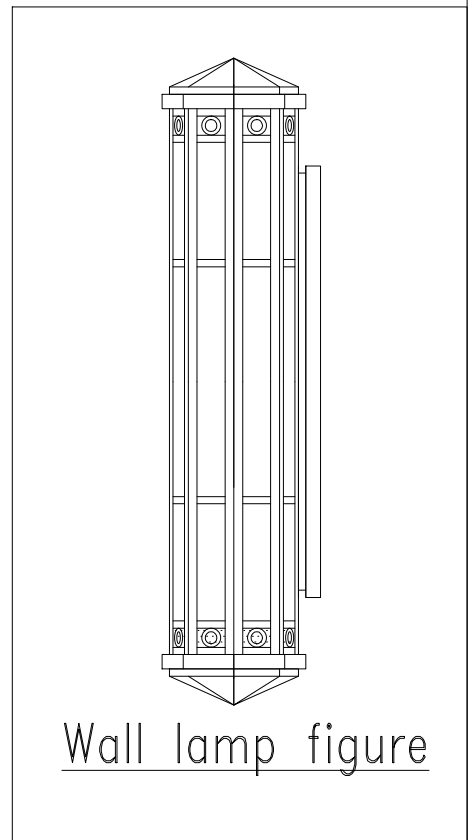

hole templates

M8 Expansion bolt

Unit: 4PCS

Bolt sizes

Wall lamp figure