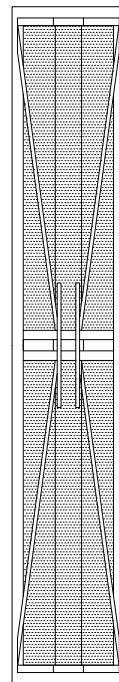

hole templates

M8 Expansion bolt

Unit: 4PCS

Bolt sizes

Wall lamp figure