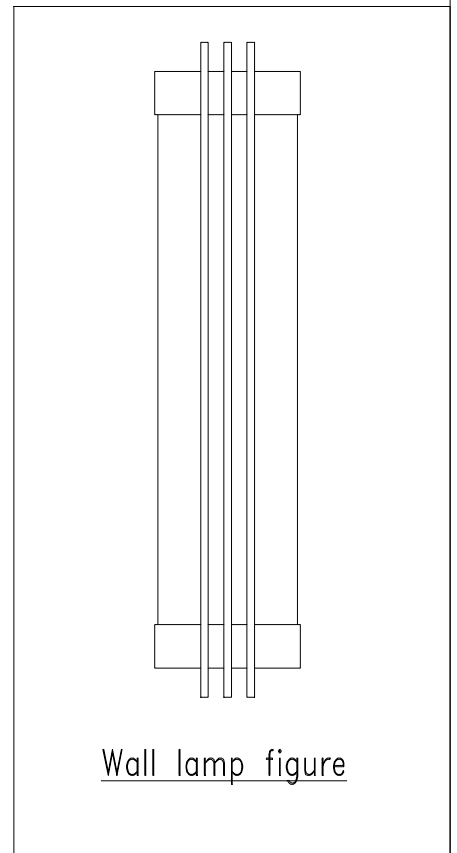

hole templates

M8 Expansion bolt

Unit: 4PCS

Bolt sizes

Wall lamp figure