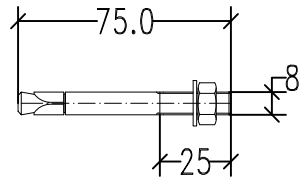

hole templates

M8 Expansion bolt

Unit: 6PCS

Bolt sizes

Wall lamp figure