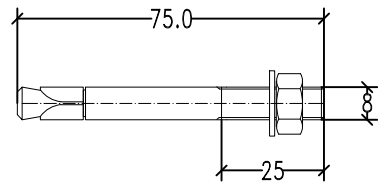

hole templates

M8 Expansion bolt
Unit: 8PCS

Bolt sizes

Wall lamp figure