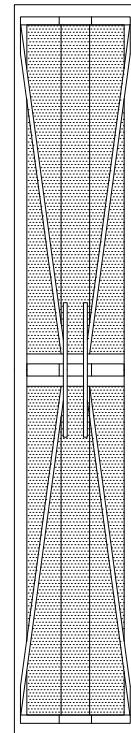

hole templates

M8 Expansion bolt
Unit: 8PCS

Bolt sizes

Wall lamp figure