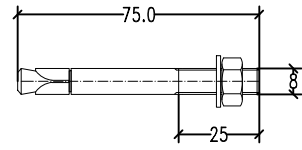

hole templates

M8 Expansion bolt
Unit: 8PCS

Bolt sizes

Wall lamp figure