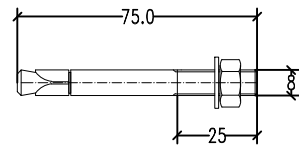

hole templates

M8 Expansion bolt  
Unit: 8PCS

Bolt sizes

Wall lamp figure