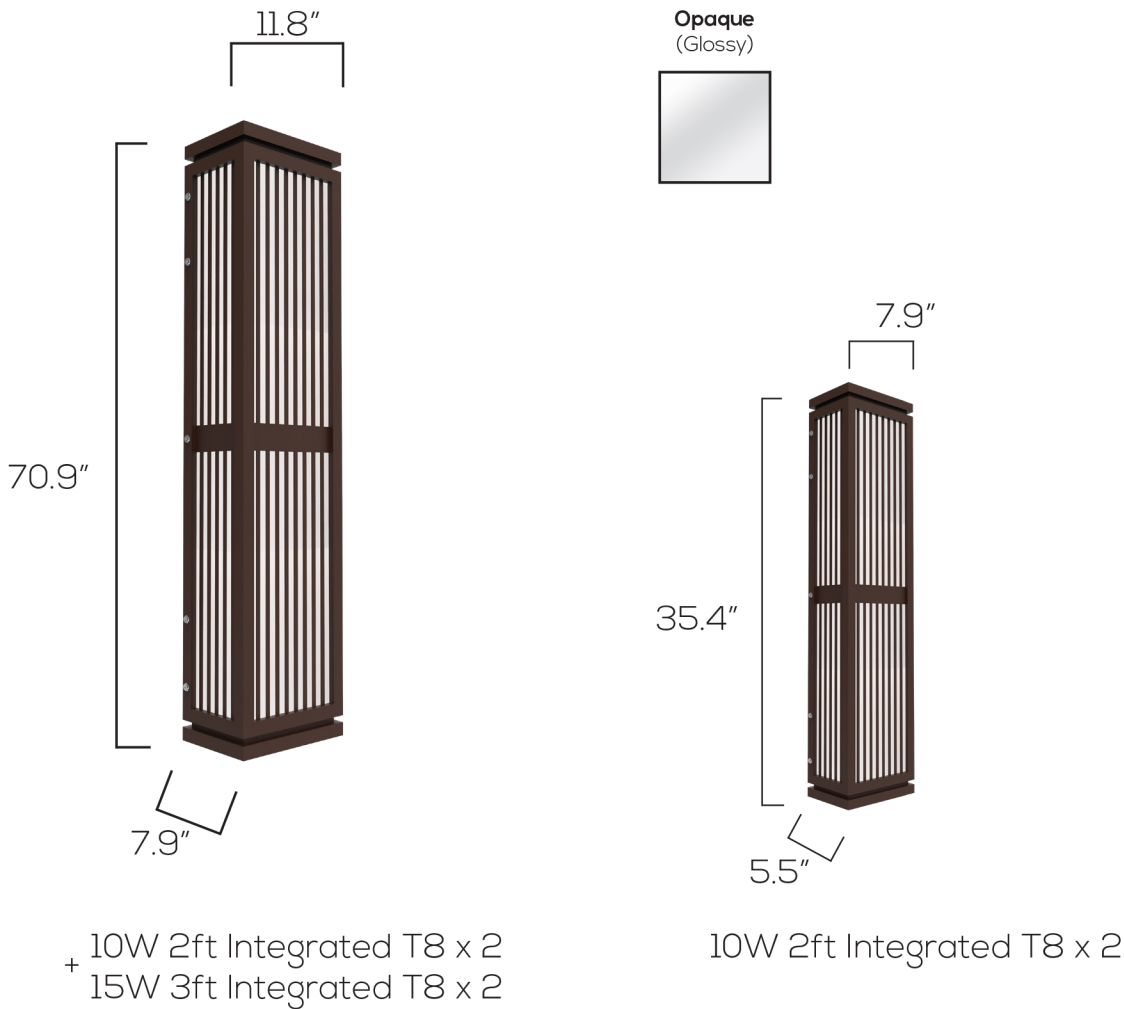

LED COLOSSAL WALL SCONCE SERIES

Technical Specifications

Size: See Reverse

Watts: 3ft: 20W
6ft: 50W

Lumen: 3ft: 2,400lm
6ft: 6,000lm

CCT: 3000K | 4000K

Voltage: AC90-130V

Dimmable: TRIAC

Beam Angle: 120°

Bulb: T8 Integrated

CRI: >80

PF: ≥0.95

IP Rate: IP54

Materials: 304 Stainless Steel, Acrylic

Housing Color: Brown, Opaque

Bulb Lifespan: 50,000 hours

Features

SARIN's COLOSSAL Wall Sconces are as bold as they are beautiful. Each light is illuminated with removable T8 Integrated Tubes, which means the fixture itself lasts almost indefinitely. Made by hand from durable stainless steel, these works of art have a powder-coated finish that will still look new beyond its 3-year product warranty. The pinstripe effect of this model conveys power, height and timeless sophistication.

Dimensions

Model Numbers

● 3000K ○ 4000K

3ft BWS104, Opaque
SES-BWS104-3FT-OPAQUE
#11009-3 ● #11009-4 ○

6ft BWS104, Opaque
SES-BWS104-6FT-OPAQUE
#11010-3 ● #11010-4 ○