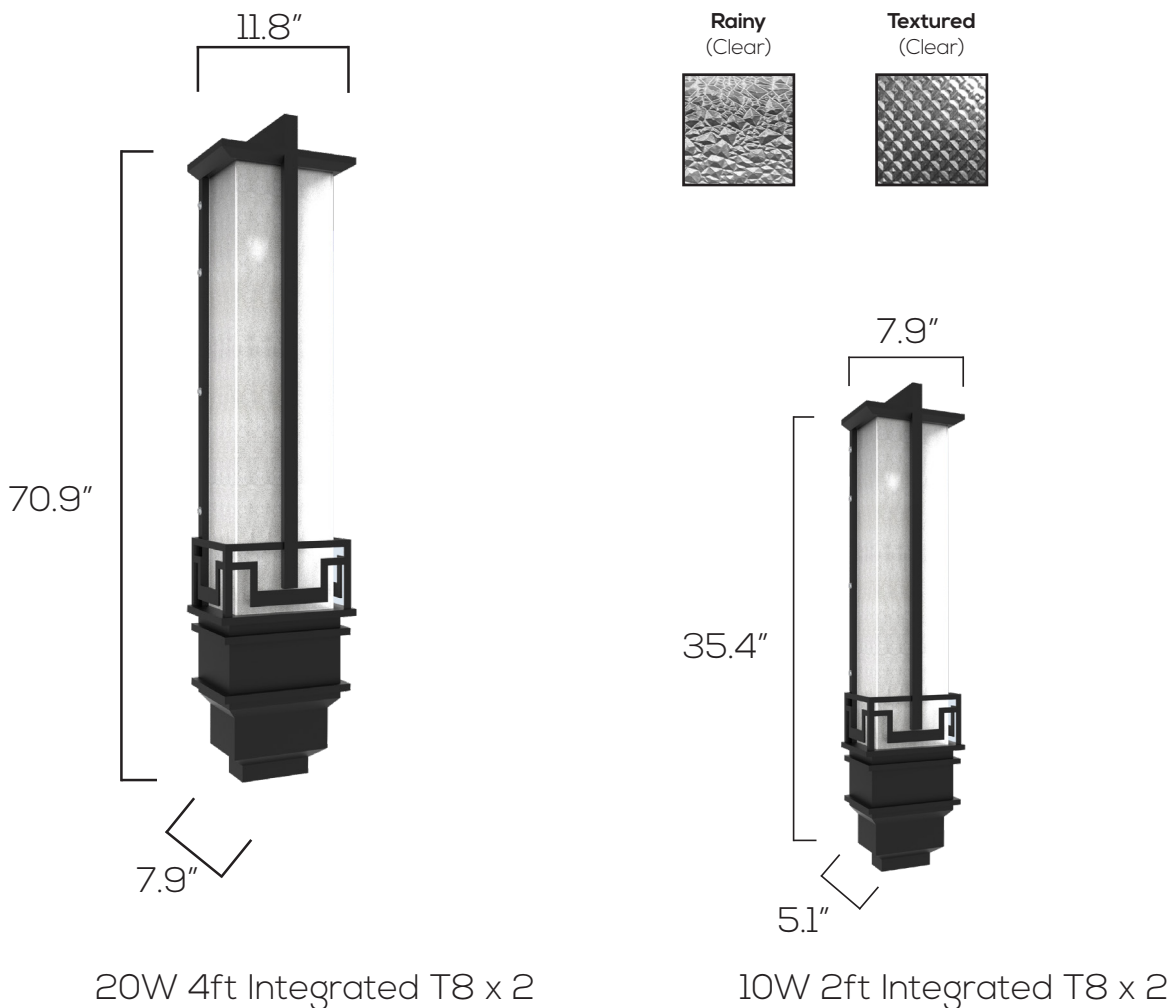

LED COLOSSAL WALL SCONCE SERIES

Textured Lens

Rainy Lens

Technical Specifications

Size:	See Reverse
Watts:	3ft: 20W 6ft: 40W
Lumen:	3ft: 2,400lm 6ft: 4,800lm
CCT:	3000K 4000K
Voltage:	AC90-130V
Dimmable:	TRIAC
Beam Angle:	120°
Bulb:	T8 Integrated
CRI:	>80
PF:	≥0.95
IP Rate:	IP55
Materials:	304 Stainless Steel, Acrylic
Housing Color:	Matte Black, Rainy Textured
Bulb Lifespan:	50,000 hours

Features

SARIN's COLOSSAL Wall Sconces are as bold as they are beautiful. Each light is illuminated with removable T8 Integrated Tubes, which means the fixture itself lasts almost indefinitely. Made by hand from durable stainless steel, these works of art have a powder-coated finish that will still look new beyond its 3-year product warranty. The layered and patterned design is reminiscent of ancient Greek and Roman stoneware.

Dimensions

Model Numbers

● 3000K ○ 4000K

3ft BWS109, Rainy
SES-BWS109-3FT-RAINY
#11023-3 ● #11023-4 ○

6ft BWS109, Rainy
SES-BWS109-6FT-RAINY
#11024-3 ● #11024-4 ○

3ft Textured Acrylic Cover
SES-BWS109-3FT-COV
#41023-A

6ft Textured Acrylic Cover
SES-BWS109-6FT-COV
#41024-A