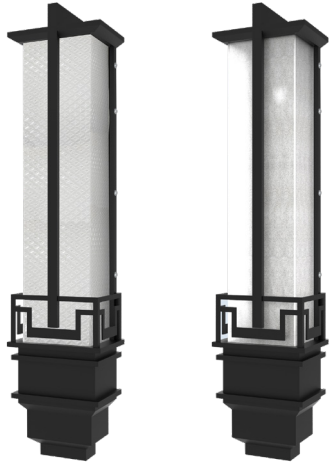

LED COLOSSAL WALL SCONCE SERIES

Textured Lens

Rainy Lens

Technical Specifications

Size:	See Reverse
Watts:	3ft: 20W 6ft: 40W
Lumen:	3ft: 2,400lm 6ft: 4,800lm
CCT:	3000K 4000K
Voltage:	AC90-130V
Dimmable:	TRIAC
Beam Angle:	120°
Bulb:	T8 Integrated
CRI:	>80
PF:	≥0.95
IP Rate:	IP55
Materials:	304 Stainless Steel, Acrylic
Housing Color:	Matte Black, Rainy Textured
Bulb Lifespan:	50,000 hours

Features

SARIN's COLOSSAL Wall Sconces are as bold as they are beautiful. Each light is illuminated with removable T8 Integrated Tubes, which means the fixture itself lasts almost indefinitely. Made by hand from durable stainless steel, these works of art have a powder-coated finish that will still look new beyond its 3-year product warranty. The layered and patterned design is reminiscent of ancient Greek and Roman stoneware.

Dimensions

Model Numbers

● 3000K ○ 4000K

3ft BWS109, Rainy
SES-BWS109-3FT-RAINY
#11023-3 ● #11023-4 ○

6ft BWS109, Rainy
SES-BWS109-6FT-RAINY
#11024-3 ● #11024-4 ○

3ft Textured Acrylic Cover
SES-BWS109-3FT-COV
#41023-A

6ft Textured Acrylic Cover
SES-BWS109-6FT-COV
#41024-A