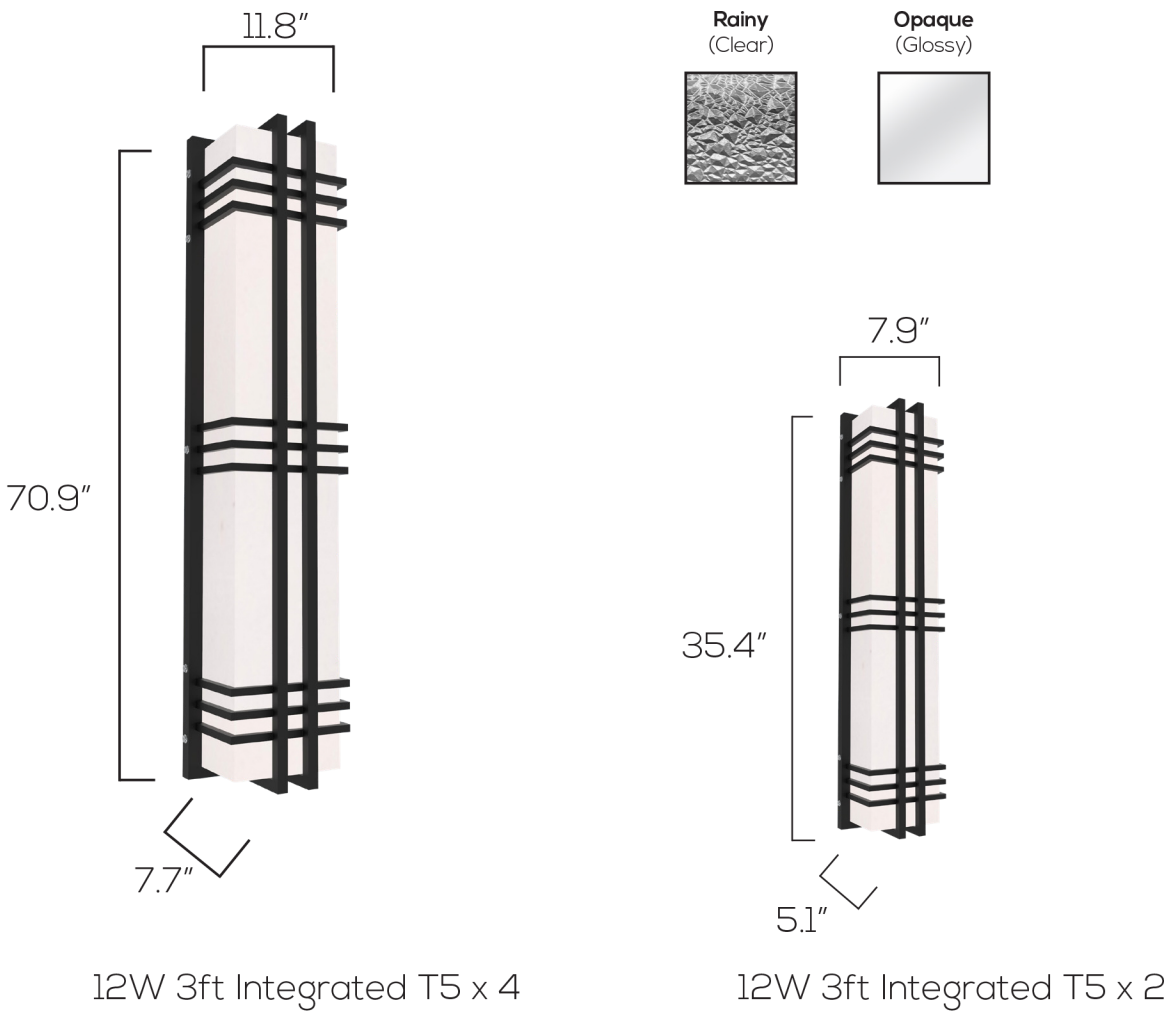

LED COLOSSAL WALL SCONCE SERIES

Opaque Lens

Rainy Lens

Technical Specifications

Size:	See Reverse
Watts:	3ft: 24W 6ft: 48W
Lumen:	3ft: 2,640lm 6ft: 5,280lm
CCT:	3000K 4000K
Voltage:	AC90-130V
Dimmable:	TRIAC
Beam Angle:	120°
Bulb:	T5 Integrated
CRI:	>80
PF:	≥0.95
IP Rate:	IP55
Materials:	304 Stainless Steel, Acrylic
Housing Color:	Matte Black, Opaque Rainy
Bulb Lifespan:	50,000 hours

Features

SARIN's COLOSSAL Wall Sconces are as bold as they are beautiful. Each light is illuminated with removable T8 Integrated Tubes, which means the fixture itself lasts almost indefinitely. Made by hand from durable stainless steel, these works of art have a powder-coated finish that will still look new beyond its 3-year product warranty. The intersecting lines are a graphic element that symbolizes complexity and order.

Dimensions

Model Numbers

● 3000K ○ 4000K

3ft BWS218, Opaque
SES-BWS218-3FT-OPAQUE
#11019-3 ● #11019-4 ○

6ft BWS218, Opaque
SES-BWS218-6FT-OPAQUE
#11020-3 ● #11020-4 ○

3ft Rainy Acrylic Cover
SES-BWS218-3FT-COV
#41019-A

6ft Rainy Acrylic Cover
SES-BWS218-6FT-COV
#41020-A