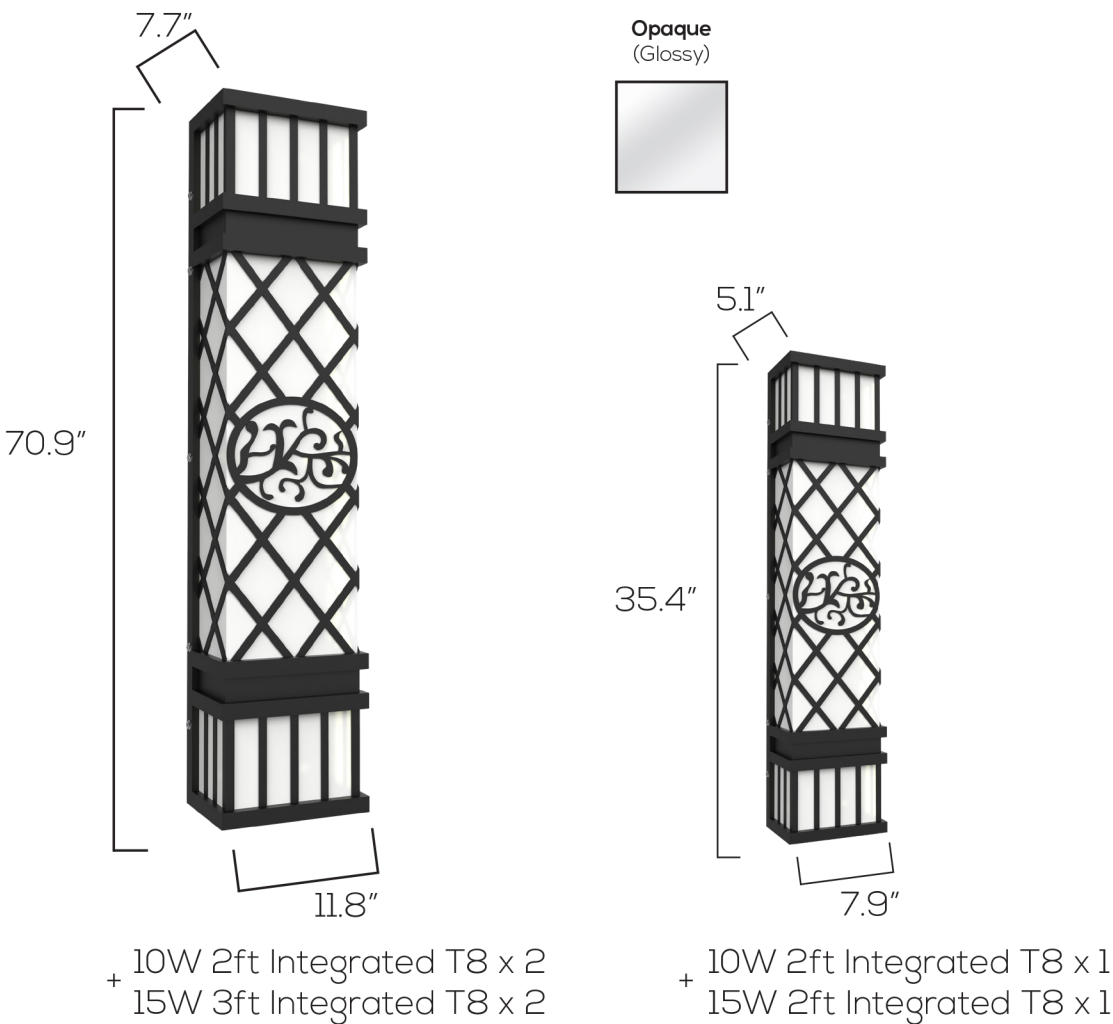

LED COLOSSAL WALL SCONCE SERIES

Technical Specifications

Size:	See Reverse
Watts:	3ft: 25W 6ft: 50W
Lumen:	3ft: 3,000lm 6ft: 6,000lm
CCT:	3000K 4000K
Voltage:	AC90-130V
Dimmable:	TRIAC
Beam Angle:	120°
Bulb:	T8 Integrated
CRI:	>80
PF:	≥0.95
IP Rate:	IP55
Materials:	304 Stainless Steel, Acrylic
Housing Color:	Matte Black, Opaque
Bulb Lifespan:	50,000 hours

Features

SARIN's COLOSSAL Wall Sconces are as bold as they are beautiful. Each light is illuminated with removable T8 Integrated Tubes, which means the fixture itself lasts almost indefinitely. Made by hand from durable stainless steel, these works of art have a powder-coated finish that will still look new beyond its 3-year product warranty. The natural symbol and graphic pattern of this model works well with religious institutions.

Dimensions

Model Numbers

● 3000K ○ 4000K

3ft BWS316, Opaque
SES-BWS316-3FT-OPAQUE
#11005-3 ● #11005-4 ○

6ft BWS316, Opaque
SES-BWS316-6FT-OPAQUE
#11006-3 ● #11006-4 ○