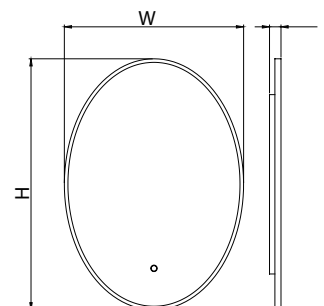

Matt Gold-MG

Rose Gold-RG

Matt Black-MB

Matt White-MW

Features:

- Copper free mirror with safety film back
- LED color temperature changing 2700-6500K
- Alu frame in powder coating finish
- Heating pad
- Touch Switch
- IP44 rating

Item Code	Width	Height	Depth	Frame Finish
SES-5070V	19.7"	27.6"	1.3"	Matt Black-MB Matt White-MW
SES-6090V	23.6"	35.4"	1.3"	Matt Gold-MG Rose Gold-RG