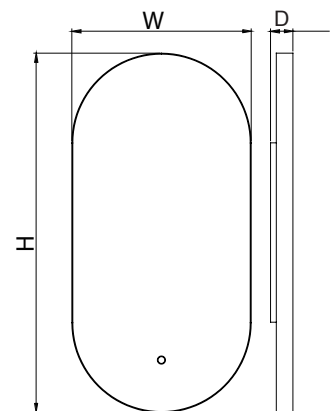

### Features:

- Copper free mirror with safety film back
- LED color temperature changing 2700-6500K
- Alu frame in powder coating finish
- Heating pad
- Touch Switch
- IP44 rating

Item Code	Width	Height	Depth	Frame Finish
SES-4080U	15.7"	31.5"	2"	Matt Black-MB
SES-4590U	17.7"	35.4"	2"	Matt White-MW
SES-5010U	19.7"	39.4"	2"	Matt Gold-MG Rose Gold-RG