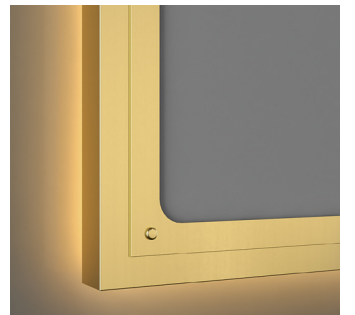

ANTIQUÉ BRONZE

IRON BLACK

POLISHED STAINLESS STEEL

BRASS